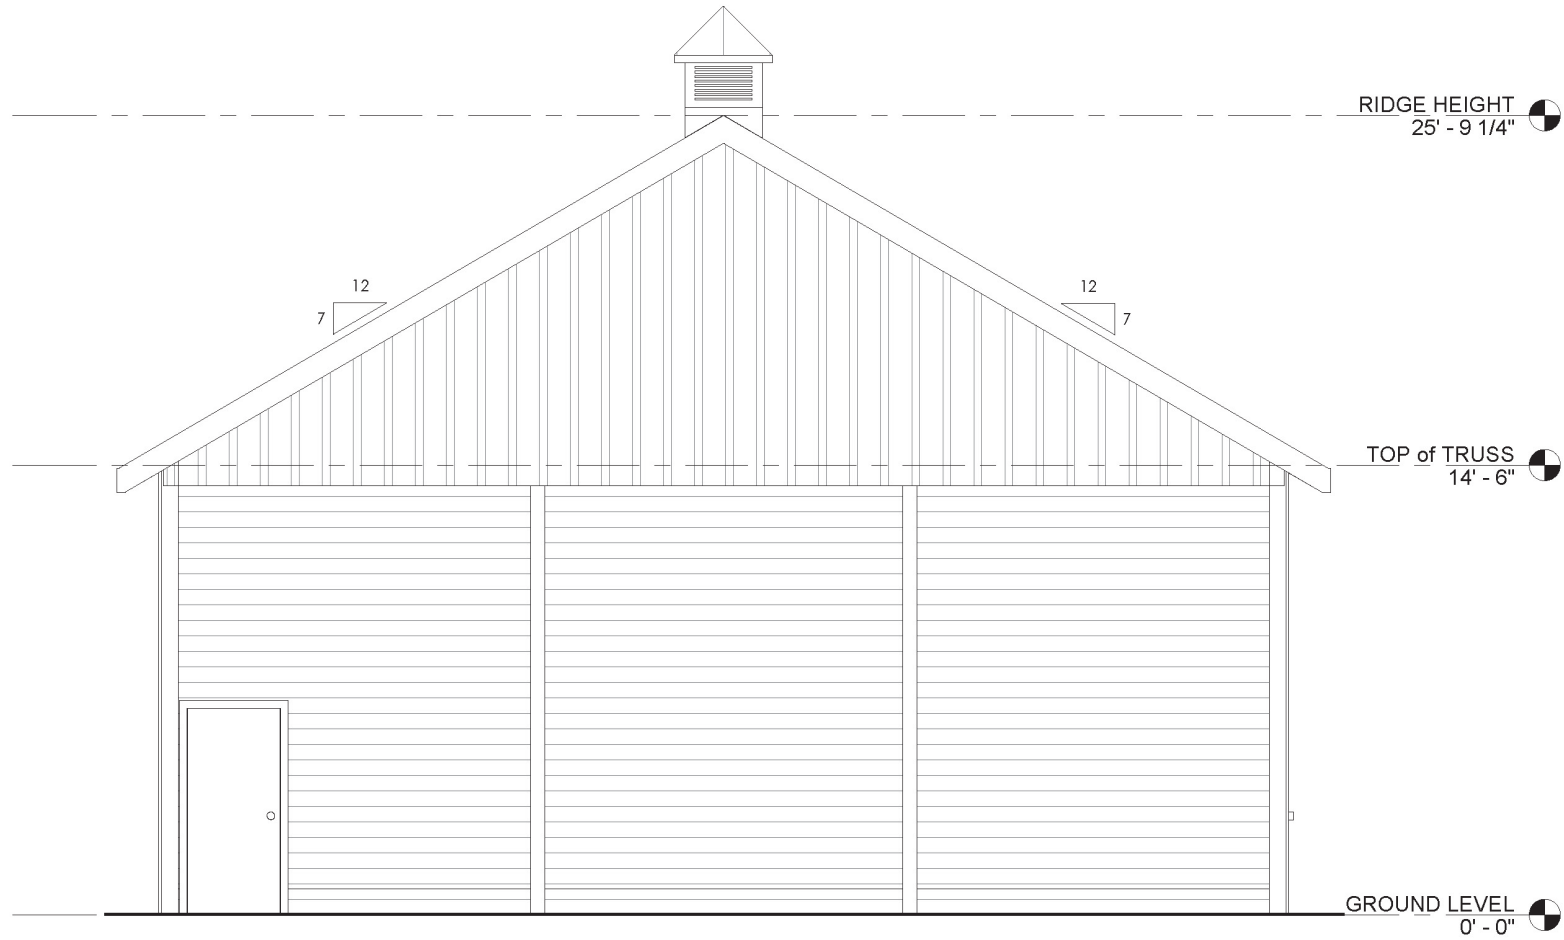

B

Barn Pros Nationwide
14567 169TH DR. S.E. MONROE, WA 98272
PHONE: 1-866-844-2276

TRADESMAN 72' Garage Kit - STANDARD

Barn Pros Nationwide
14567 169TH DR. S.E. MONROE, WA 98272
PHONE: 1-866-844-2276

TRADESMAN 72' Garage Kit - STANDARD

FRONT ELEVATION
GARAGE DOORS BY OWNER

Barn Pros Nationwide
14567 169TH DR. S.E. MONROE, WA 98272
PHONE: 1-866-844-2276

TRADESMAN 72' Garage Kit - STANDARD

REAR ELEVATION

Barn Pros Nationwide
14567 169TH DR. S.E. MONROE, WA 98272
PHONE: 1-866-844-2276

TRADESMAN 72' Garage Kit - STANDARD

LEFT SIDE ELEVATION

Barn Pros Nationwide
14567 169TH DR. S.E. MONROE, WA 98272
PHONE: 1-866-844-2276

TRADESMAN 72' Garage Kit - STANDARD

RIGHT SIDE ELEVATION

Barn Pros Nationwide
14567 169TH DR. S.E. MONROE, WA 98272
PHONE: 1-866-844-2276