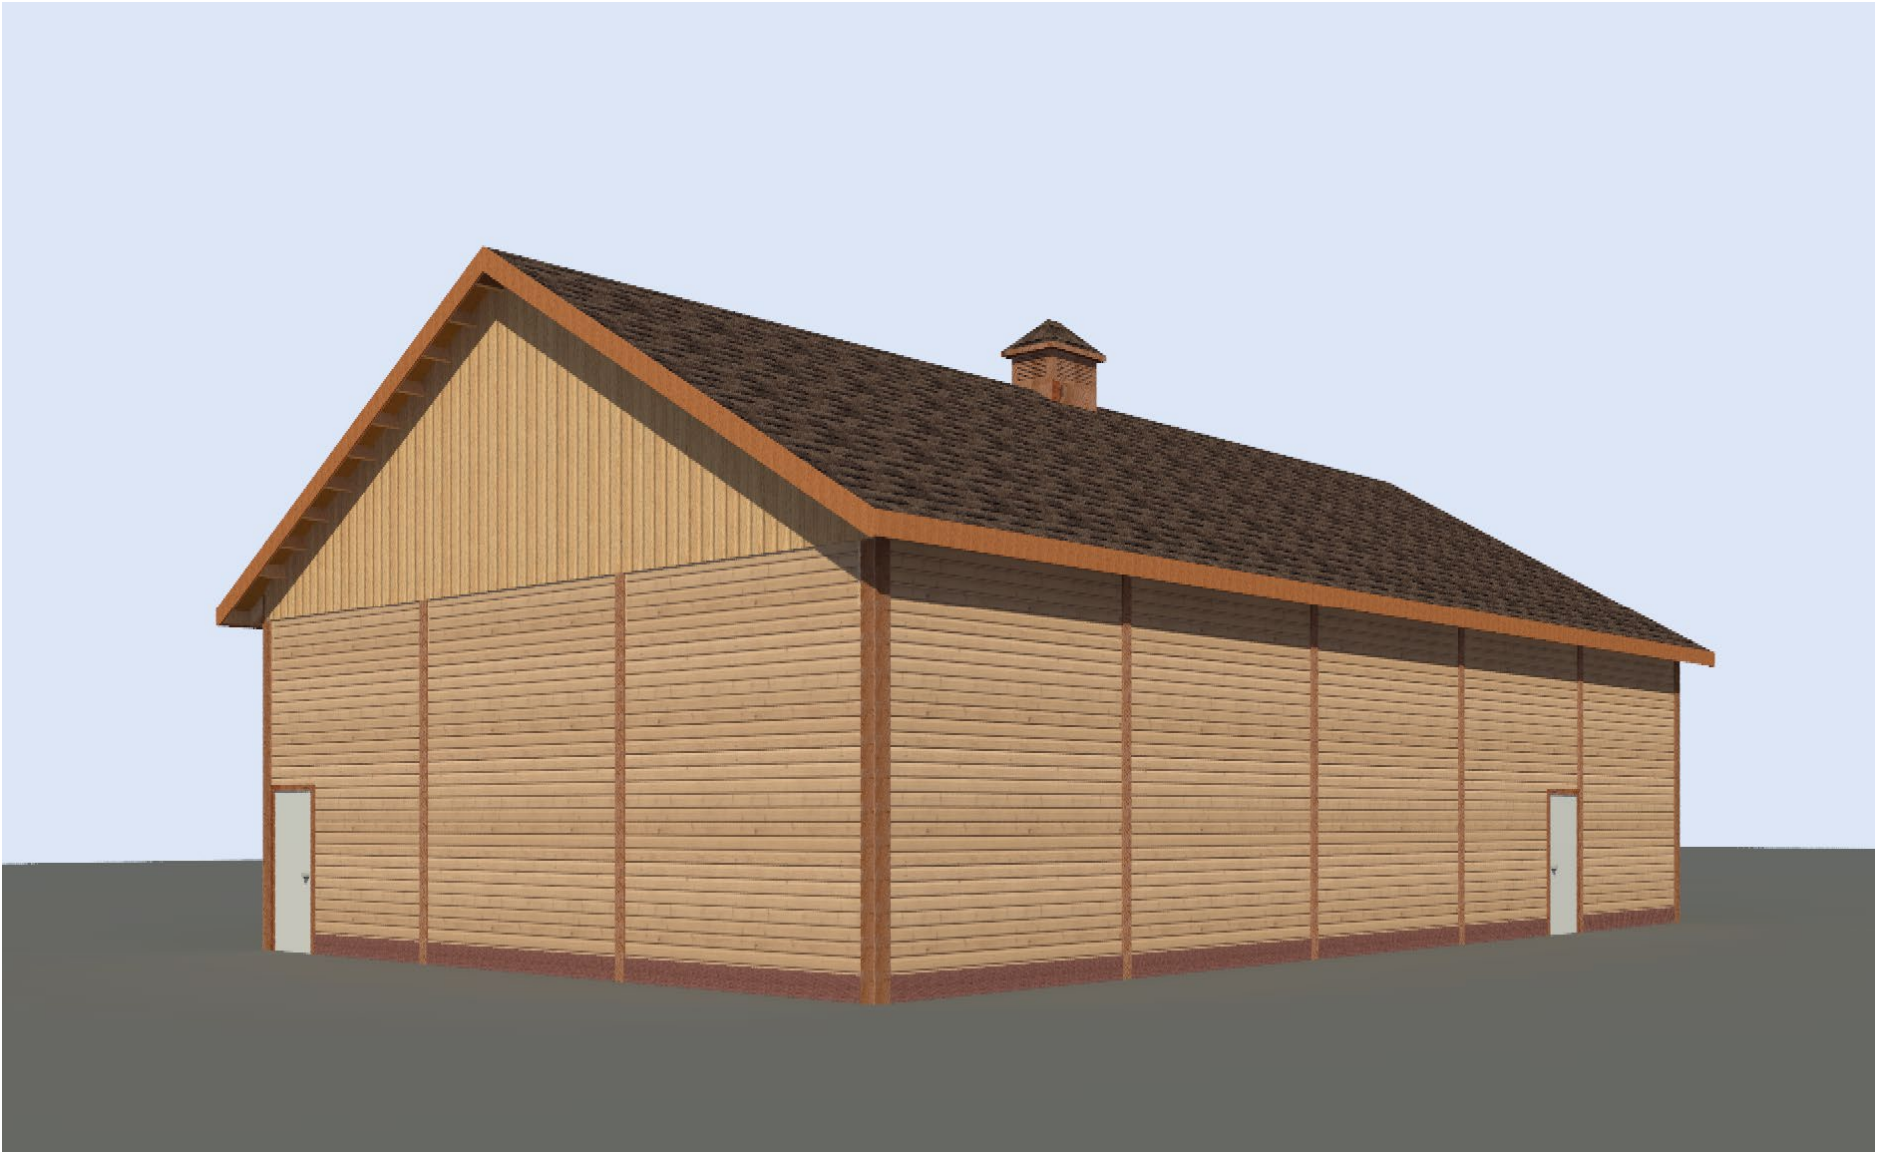

B

Barn Pros Nationwide
14567 169TH DR. S.E. MONROE, WA 98272
PHONE: 1-866-844-2276

TRADESMAN 72' Garage Kit - STANDARD

B

Barn Pros Nationwide
14567 169TH DR. S.E. MONROE, WA 98272
PHONE: 1-866-844-2276

TRADESMAN 72' Garage Kit - STANDARD

B

Barn Pros Nationwide
14567 169TH DR. S.E. MONROE, WA 98272
PHONE: 1-866-844-2276

TRADESMAN 72' Garage Kit - STANDARD

Barn Pros Nationwide
14567 169TH DR. S.E. MONROE, WA 98272
PHONE: 1-866-844-2276

TRADESMAN 72' Garage Kit - STANDARD

FRONT ELEVATION
GARAGE DOORS BY OWNER

Barn Pros Nationwide
14567 169TH DR. S.E. MONROE, WA 98272
PHONE: 1-866-844-2276

TRADESMAN 72' Garage Kit - STANDARD

REAR ELEVATION

Barn Pros Nationwide
14567 169TH DR. S.E. MONROE, WA 98272
PHONE: 1-866-844-2276

TRADESMAN 72' Garage Kit - STANDARD

LEFT SIDE ELEVATION

Barn Pros Nationwide
14567 169TH DR. S.E. MONROE, WA 98272
PHONE: 1-866-844-2276

TRADESMAN 72' Garage Kit - STANDARD

RIGHT SIDE ELEVATION

Barn Pros Nationwide
14567 169TH DR. S.E. MONROE, WA 98272
PHONE: 1-866-844-2276