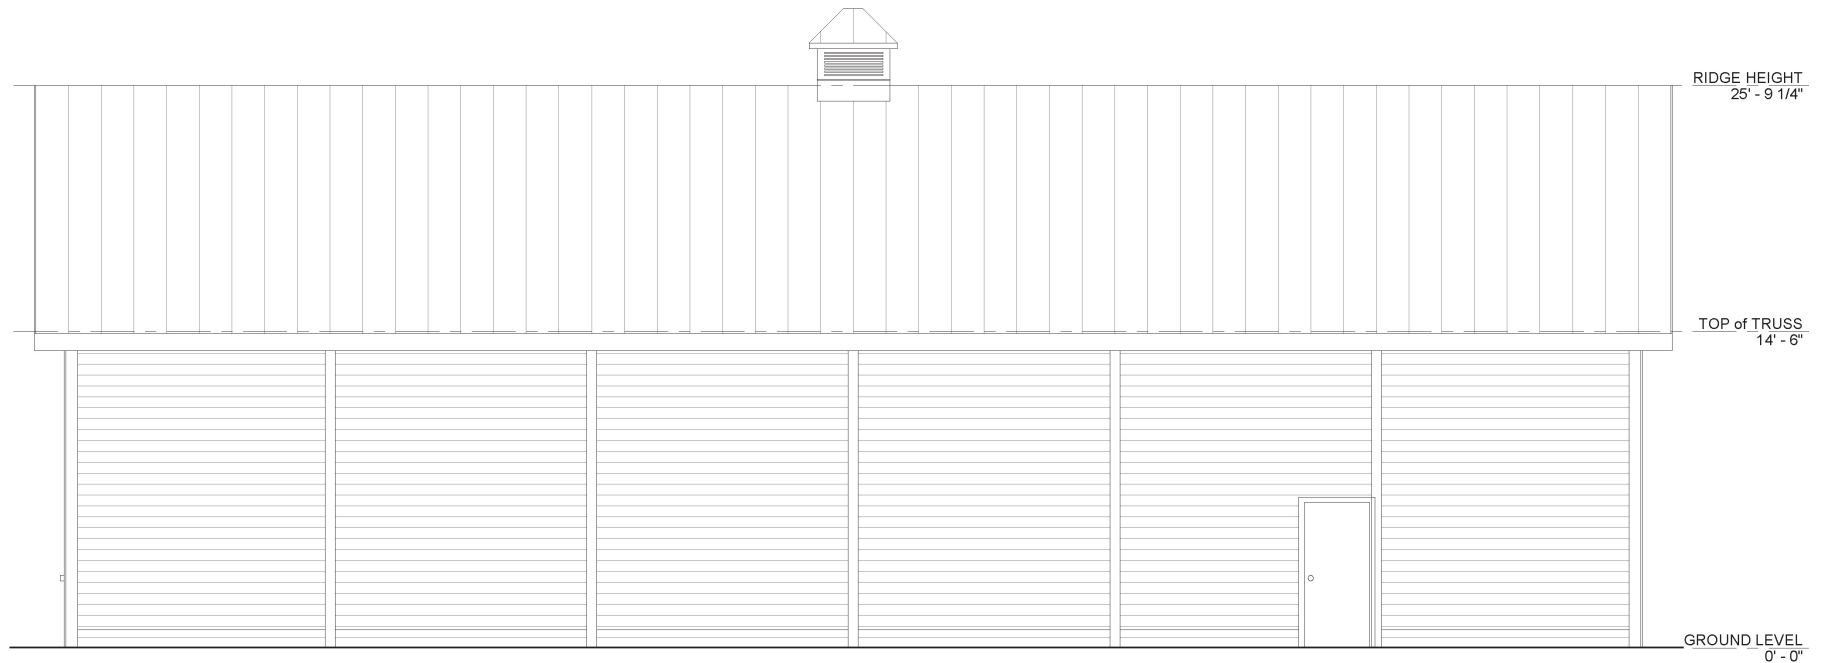

FRONT ELEVATION
GARAGE DOORS BY OWNER

Barn Pros Nationwide
14567 169TH DR. S.E. MONROE, WA 98272
PHONE: 1-866-844-2276

TRADESMAN 72' Garage Kit - STANDARD

REAR ELEVATION

Barn Pros Nationwide
14567 169TH DR. S.E. MONROE, WA 98272
PHONE: 1-866-844-2276

TRADESMAN 72' Garage Kit - STANDARD

LEFT SIDE ELEVATION

Barn Pros Nationwide
14567 169TH DR. S.E. MONROE, WA 98272
PHONE: 1-866-844-2276

TRADESMAN 72' Garage Kit - STANDARD

RIGHT SIDE ELEVATION

Barn Pros Nationwide
14567 169TH DR. S.E. MONROE, WA 98272
PHONE: 1-866-844-2276