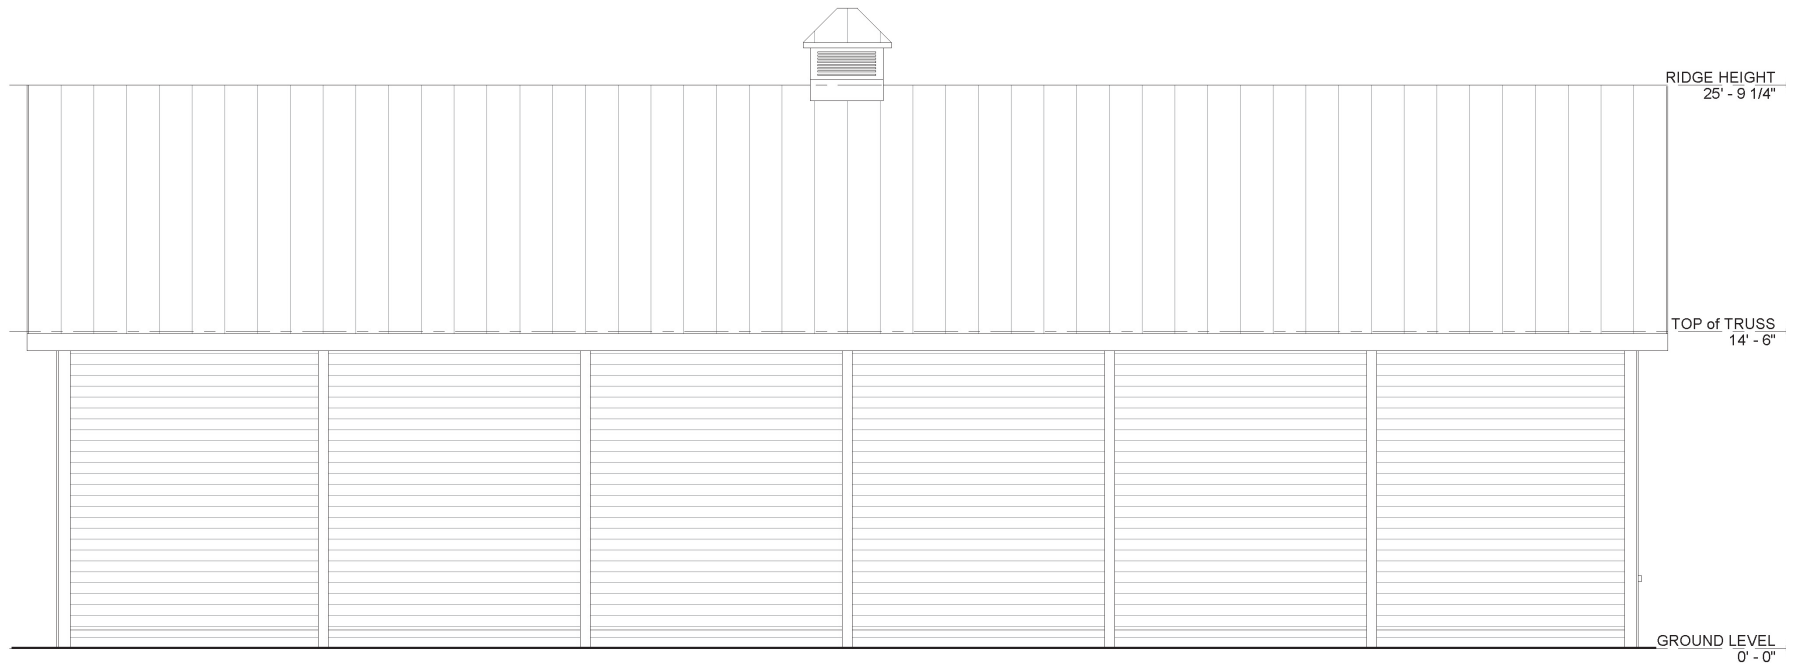

TRADESMAN 72' Garage Kit - STANDARD

LEFT SIDE ELEVATION

Barn Pros Nationwide
14567 169TH DR. S.E. MONROE, WA 98272
PHONE: 1-866-844-2276

TRADESMAN 72' Garage Kit - STANDARD

RIGHT SIDE ELEVATION

Barn Pros Nationwide
14567 169TH DR. S.E. MONROE, WA 98272
PHONE: 1-866-844-2276