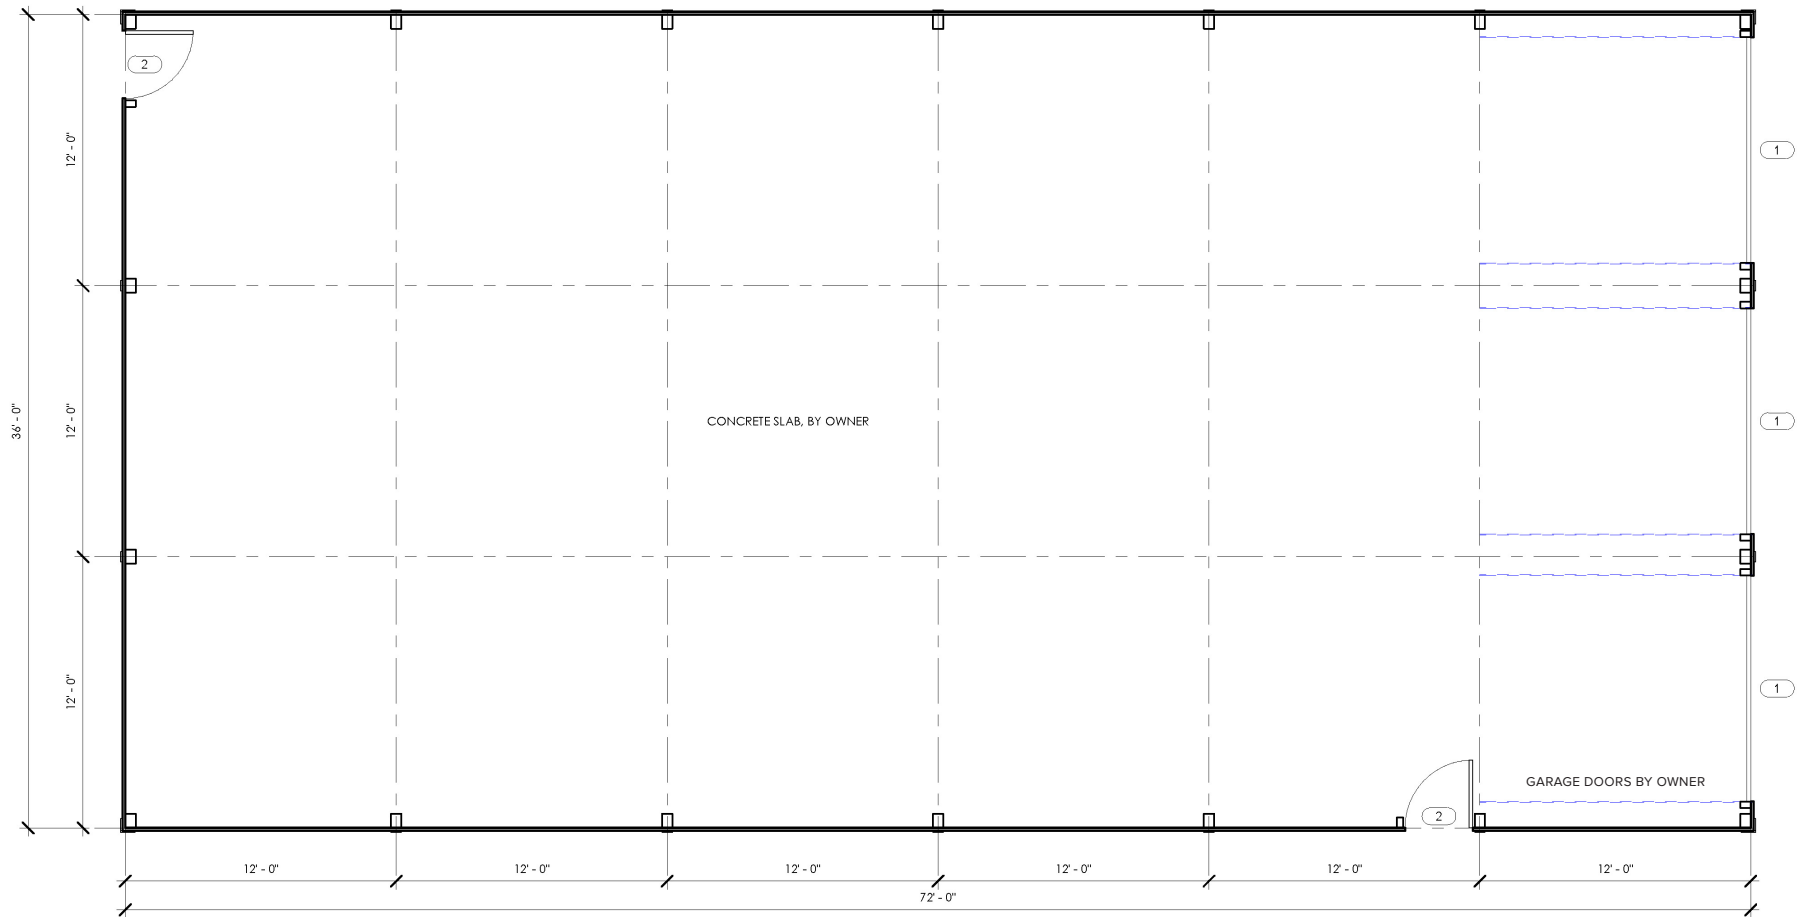

RIGHT SIDE ELEVATION

Barn Pros Nationwide
14567 169TH DR. S.E. MONROE, WA 98272
PHONE: 1-866-844-2276

TRADESMAN 72' Garage Kit - STANDARD

FLOORPLAN - LOWER