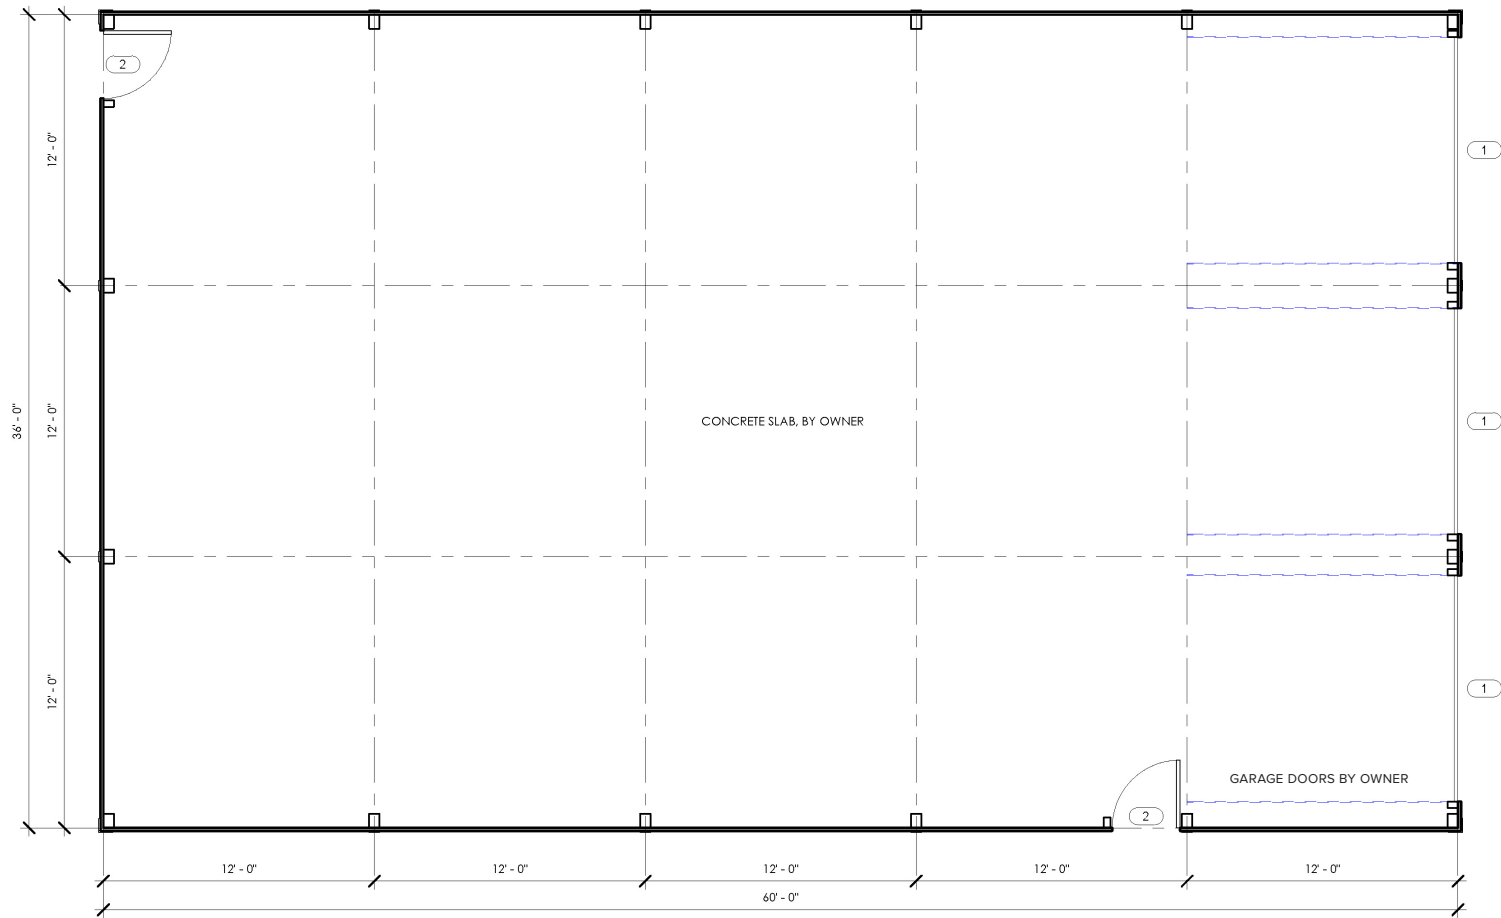

TRADESMAN 60' Garage Kit - STANDARD

LEFT SIDE ELEVATION

Barn Pros Nationwide
14567 169TH DR. S.E. MONROE, WA 98272
PHONE: 1-866-844-2276

TRADESMAN 60' Garage Kit - STANDARD

RIGHT SIDE ELEVATION

Barn Pros Nationwide
14567 169TH DR. S.E. MONROE, WA 98272
PHONE: 1-866-844-2276

TRADESMAN 60' Garage Kit - STANDARD

FLOORPLAN - LOWER