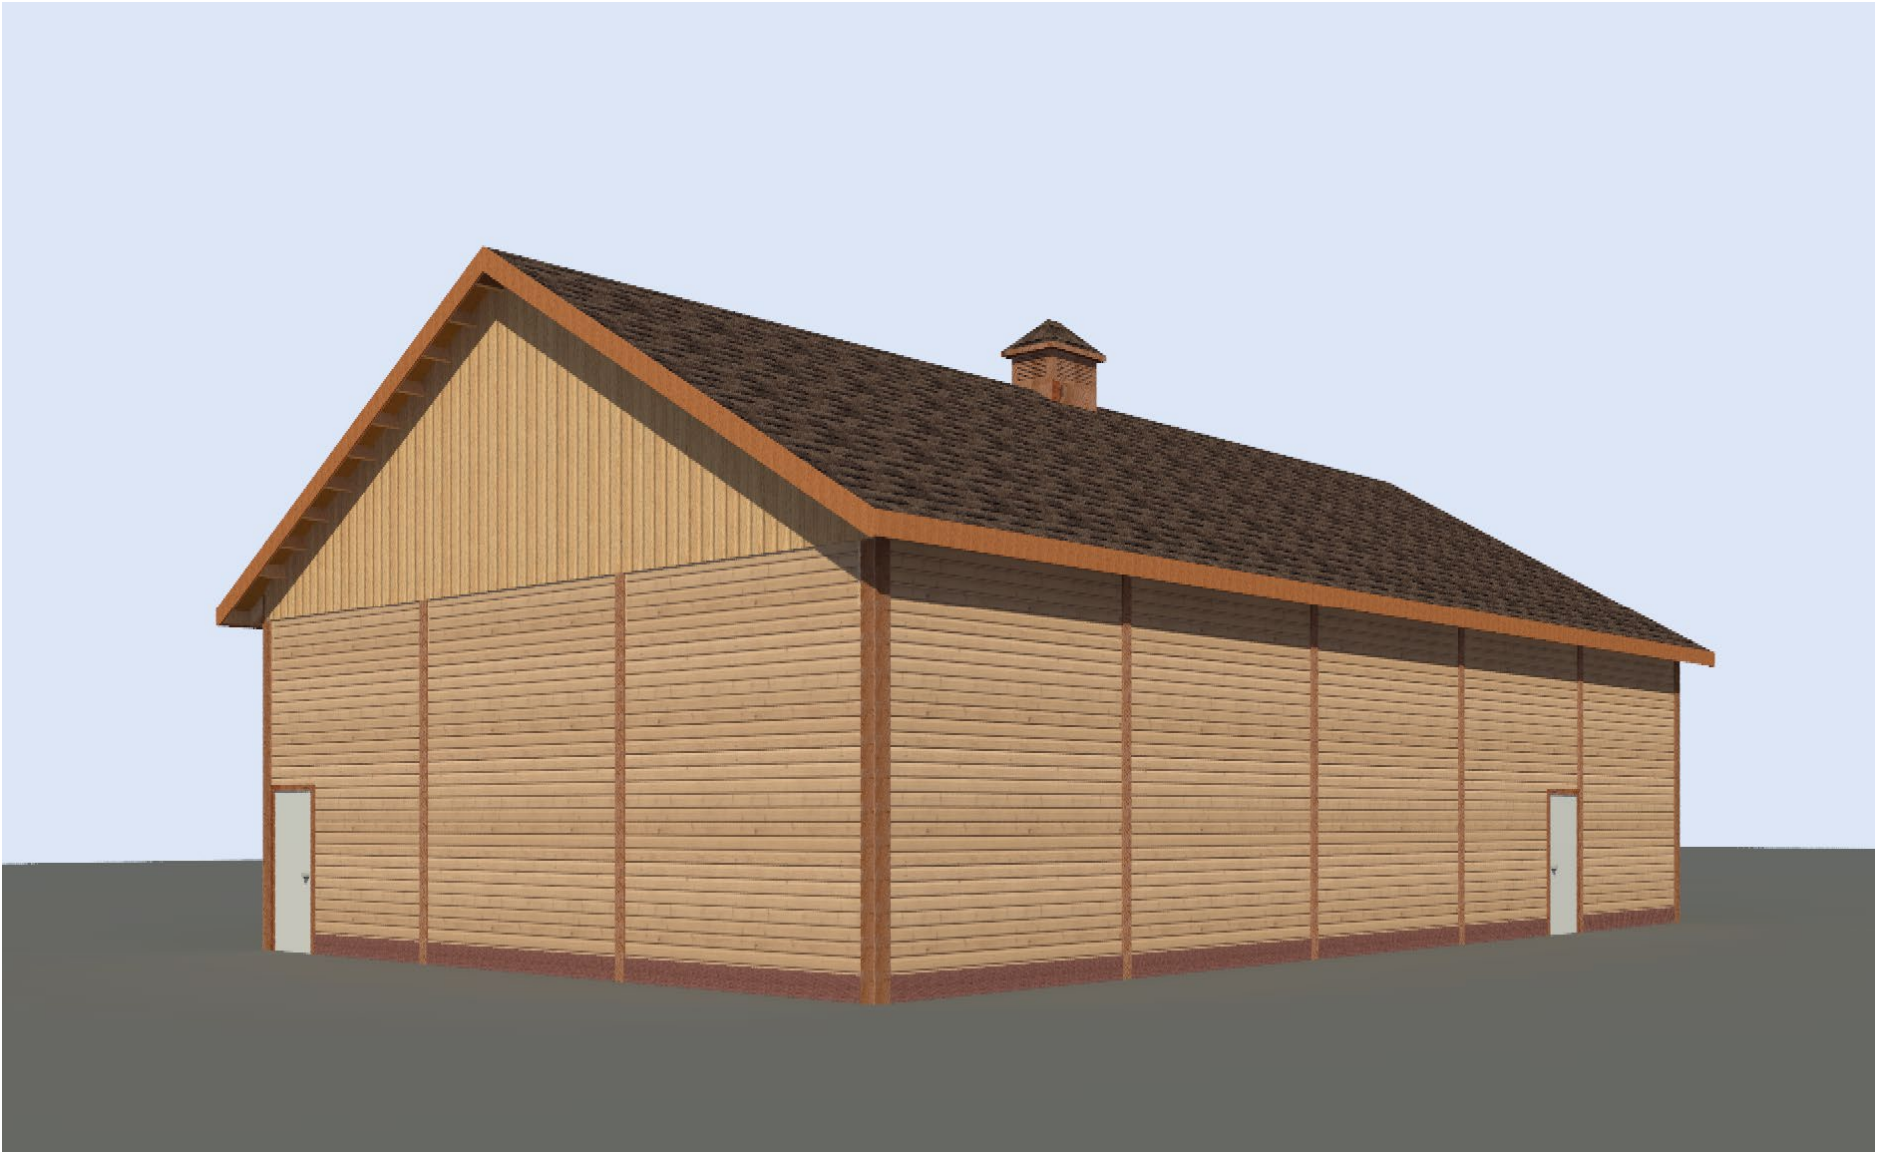

B

Barn Pros Nationwide
14567 169TH DR. S.E. MONROE, WA 98272
PHONE: 1-866-844-2276

TRADESMAN 60' Garage Kit - STANDARD

B

Barn Pros Nationwide
14567 169TH DR. S.E. MONROE, WA 98272
PHONE: 1-866-844-2276

TRADESMAN 60' Garage Kit - STANDARD

B

Barn Pros Nationwide
14567 169TH DR. S.E. MONROE, WA 98272
PHONE: 1-866-844-2276

TRADESMAN 60' Garage Kit - STANDARD

Barn Pros Nationwide
14567 169TH DR. S.E. MONROE, WA 98272
PHONE: 1-866-844-2276

TRADESMAN 60' Garage Kit - STANDARD

FRONT ELEVATION
GARAGE DOORS BY OWNER

Barn Pros Nationwide
14567 169TH DR. S.E. MONROE, WA 98272
PHONE: 1-866-844-2276

TRADESMAN 60' Garage Kit - STANDARD

REAR ELEVATION

Barn Pros Nationwide
14567 169TH DR. S.E. MONROE, WA 98272
PHONE: 1-866-844-2276

TRADESMAN 60' Garage Kit - STANDARD

LEFT SIDE ELEVATION

Barn Pros Nationwide
14567 169TH DR. S.E. MONROE, WA 98272
PHONE: 1-866-844-2276

TRADESMAN 60' Garage Kit - STANDARD

RIGHT SIDE ELEVATION

Barn Pros Nationwide
14567 169TH DR. S.E. MONROE, WA 98272
PHONE: 1-866-844-2276