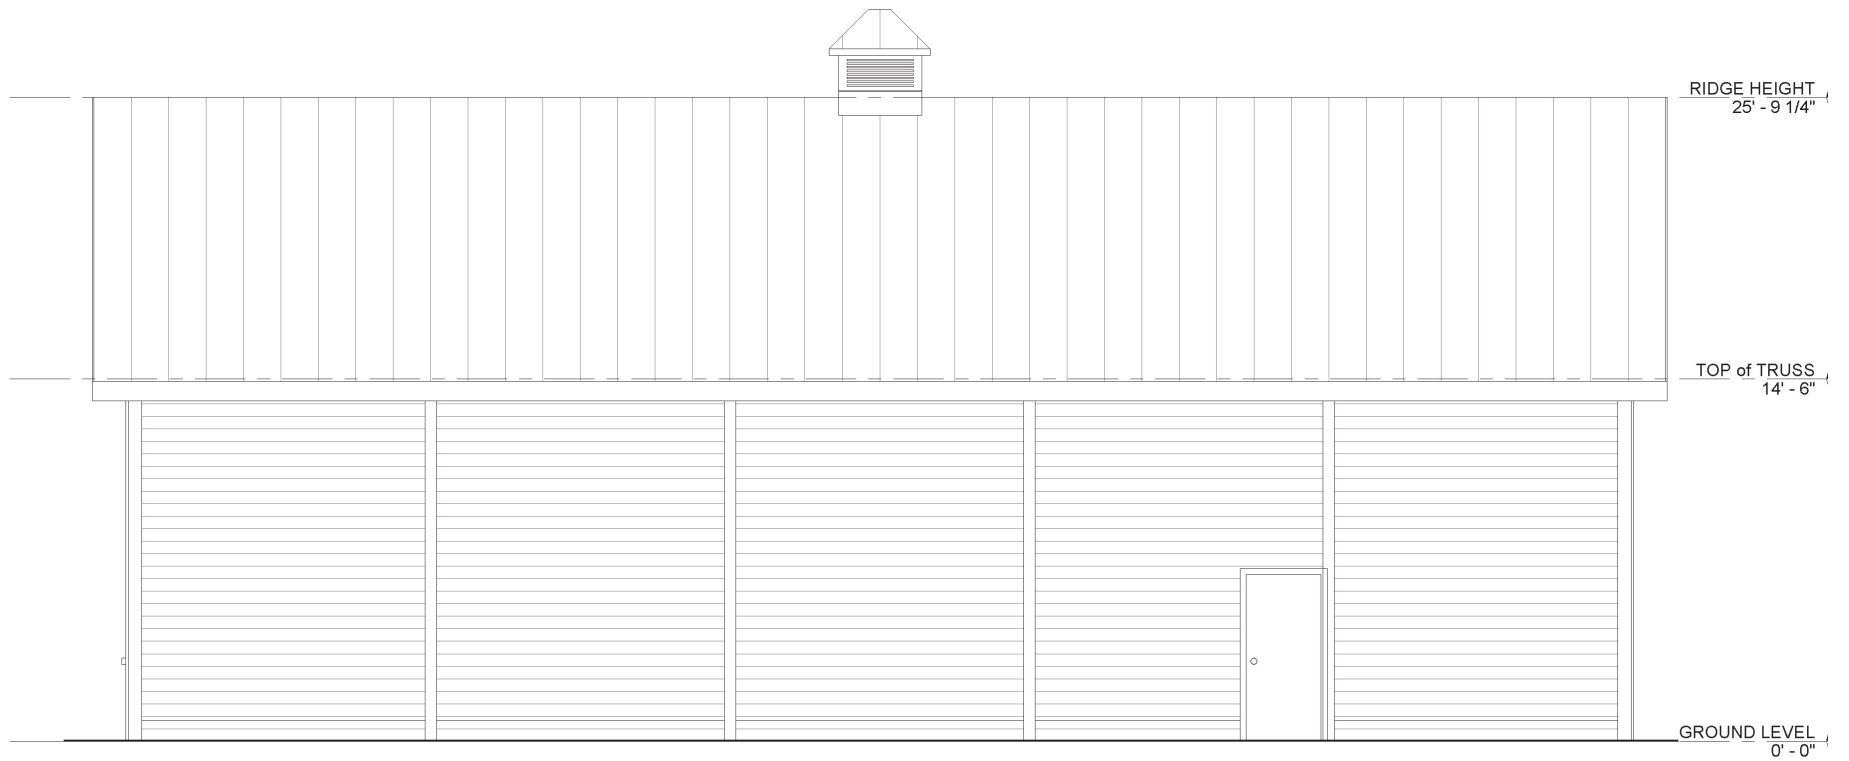

FRONT ELEVATION
GARAGE DOORS BY OWNER

Barn Pros Nationwide
14567 169TH DR. S.E. MONROE, WA 98272
PHONE: 1-866-844-2276

TRADESMAN 60' Garage Kit - STANDARD

REAR ELEVATION

Barn Pros Nationwide
14567 169TH DR. S.E. MONROE, WA 98272
PHONE: 1-866-844-2276

TRADESMAN 60' Garage Kit - STANDARD

LEFT SIDE ELEVATION

Barn Pros Nationwide
14567 169TH DR. S.E. MONROE, WA 98272
PHONE: 1-866-844-2276

TRADESMAN 60' Garage Kit - STANDARD

RIGHT SIDE ELEVATION

Barn Pros Nationwide
14567 169TH DR. S.E. MONROE, WA 98272
PHONE: 1-866-844-2276

TRADESMAN 60' Garage Kit - STANDARD

FLOORPLAN - LOWER