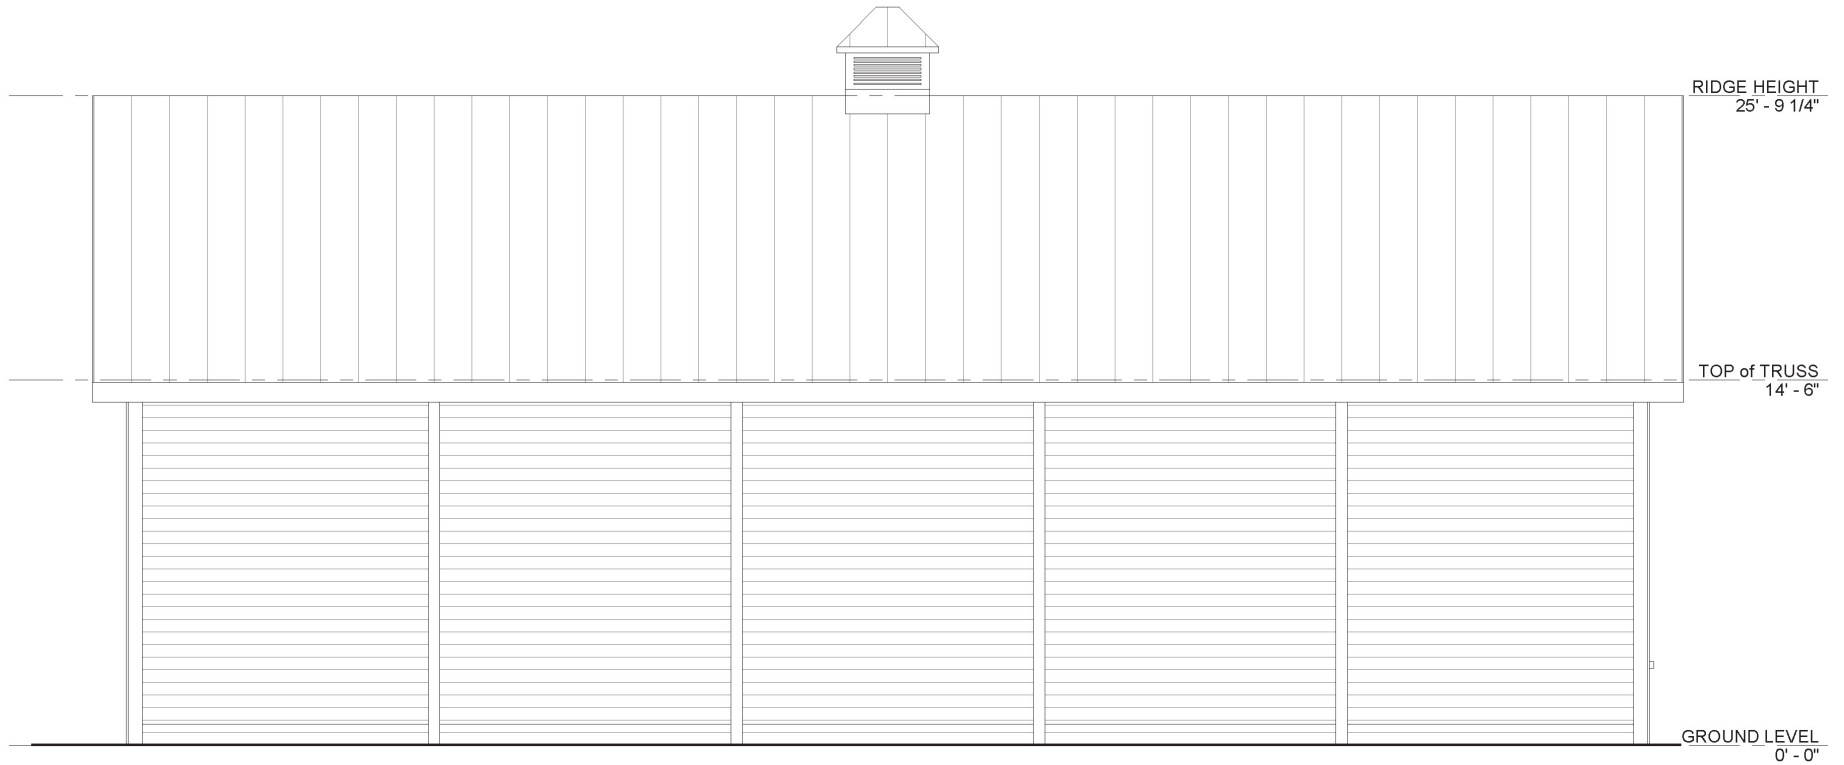

TRADESMAN 60' Garage Kit - STANDARD

LEFT SIDE ELEVATION

Barn Pros Nationwide
14567 169TH DR. S.E. MONROE, WA 98272
PHONE: 1-866-844-2276

TRADESMAN 60' Garage Kit - STANDARD

RIGHT SIDE ELEVATION

Barn Pros Nationwide
14567 169TH DR. S.E. MONROE, WA 98272
PHONE: 1-866-844-2276

TRADESMAN 60' Garage Kit - STANDARD

FLOORPLAN - LOWER