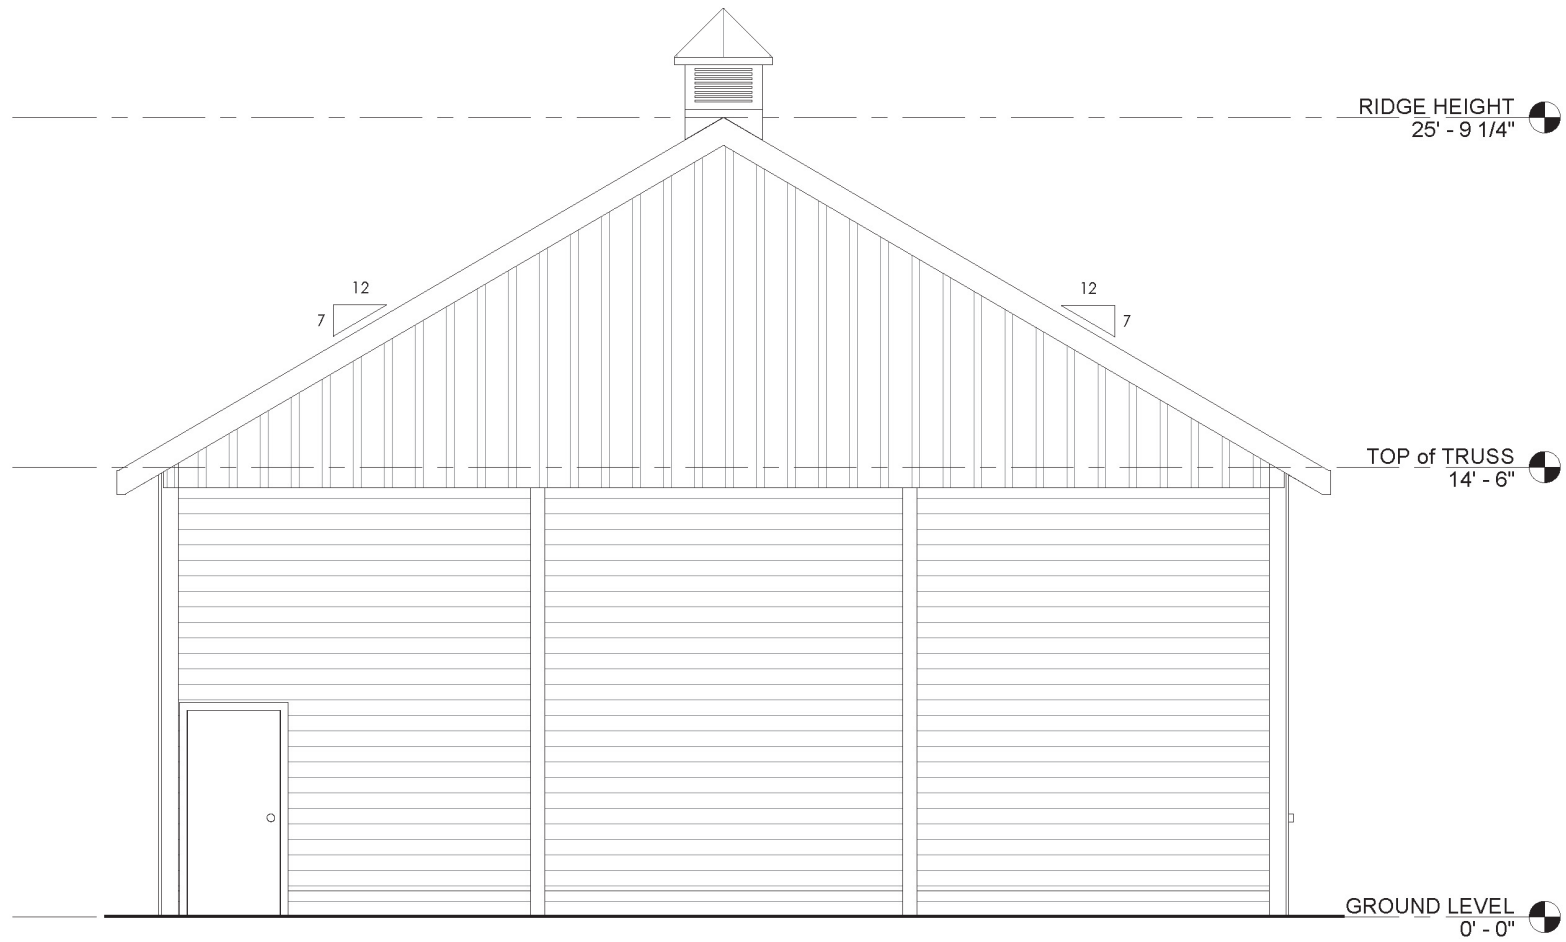

B

Barn Pros Nationwide
14567 169TH DR. S.E. MONROE, WA 98272
PHONE: 1-866-844-2276

TRADESMAN 60' Garage Kit - STANDARD

Barn Pros Nationwide
14567 169TH DR. S.E. MONROE, WA 98272
PHONE: 1-866-844-2276

TRADESMAN 60' Garage Kit - STANDARD

FRONT ELEVATION
GARAGE DOORS BY OWNER

Barn Pros Nationwide
14567 169TH DR. S.E. MONROE, WA 98272
PHONE: 1-866-844-2276

TRADESMAN 60' Garage Kit - STANDARD

REAR ELEVATION

Barn Pros Nationwide
14567 169TH DR. S.E. MONROE, WA 98272
PHONE: 1-866-844-2276

TRADESMAN 60' Garage Kit - STANDARD

LEFT SIDE ELEVATION

Barn Pros Nationwide
14567 169TH DR. S.E. MONROE, WA 98272
PHONE: 1-866-844-2276

TRADESMAN 60' Garage Kit - STANDARD

RIGHT SIDE ELEVATION

Barn Pros Nationwide
14567 169TH DR. S.E. MONROE, WA 98272
PHONE: 1-866-844-2276