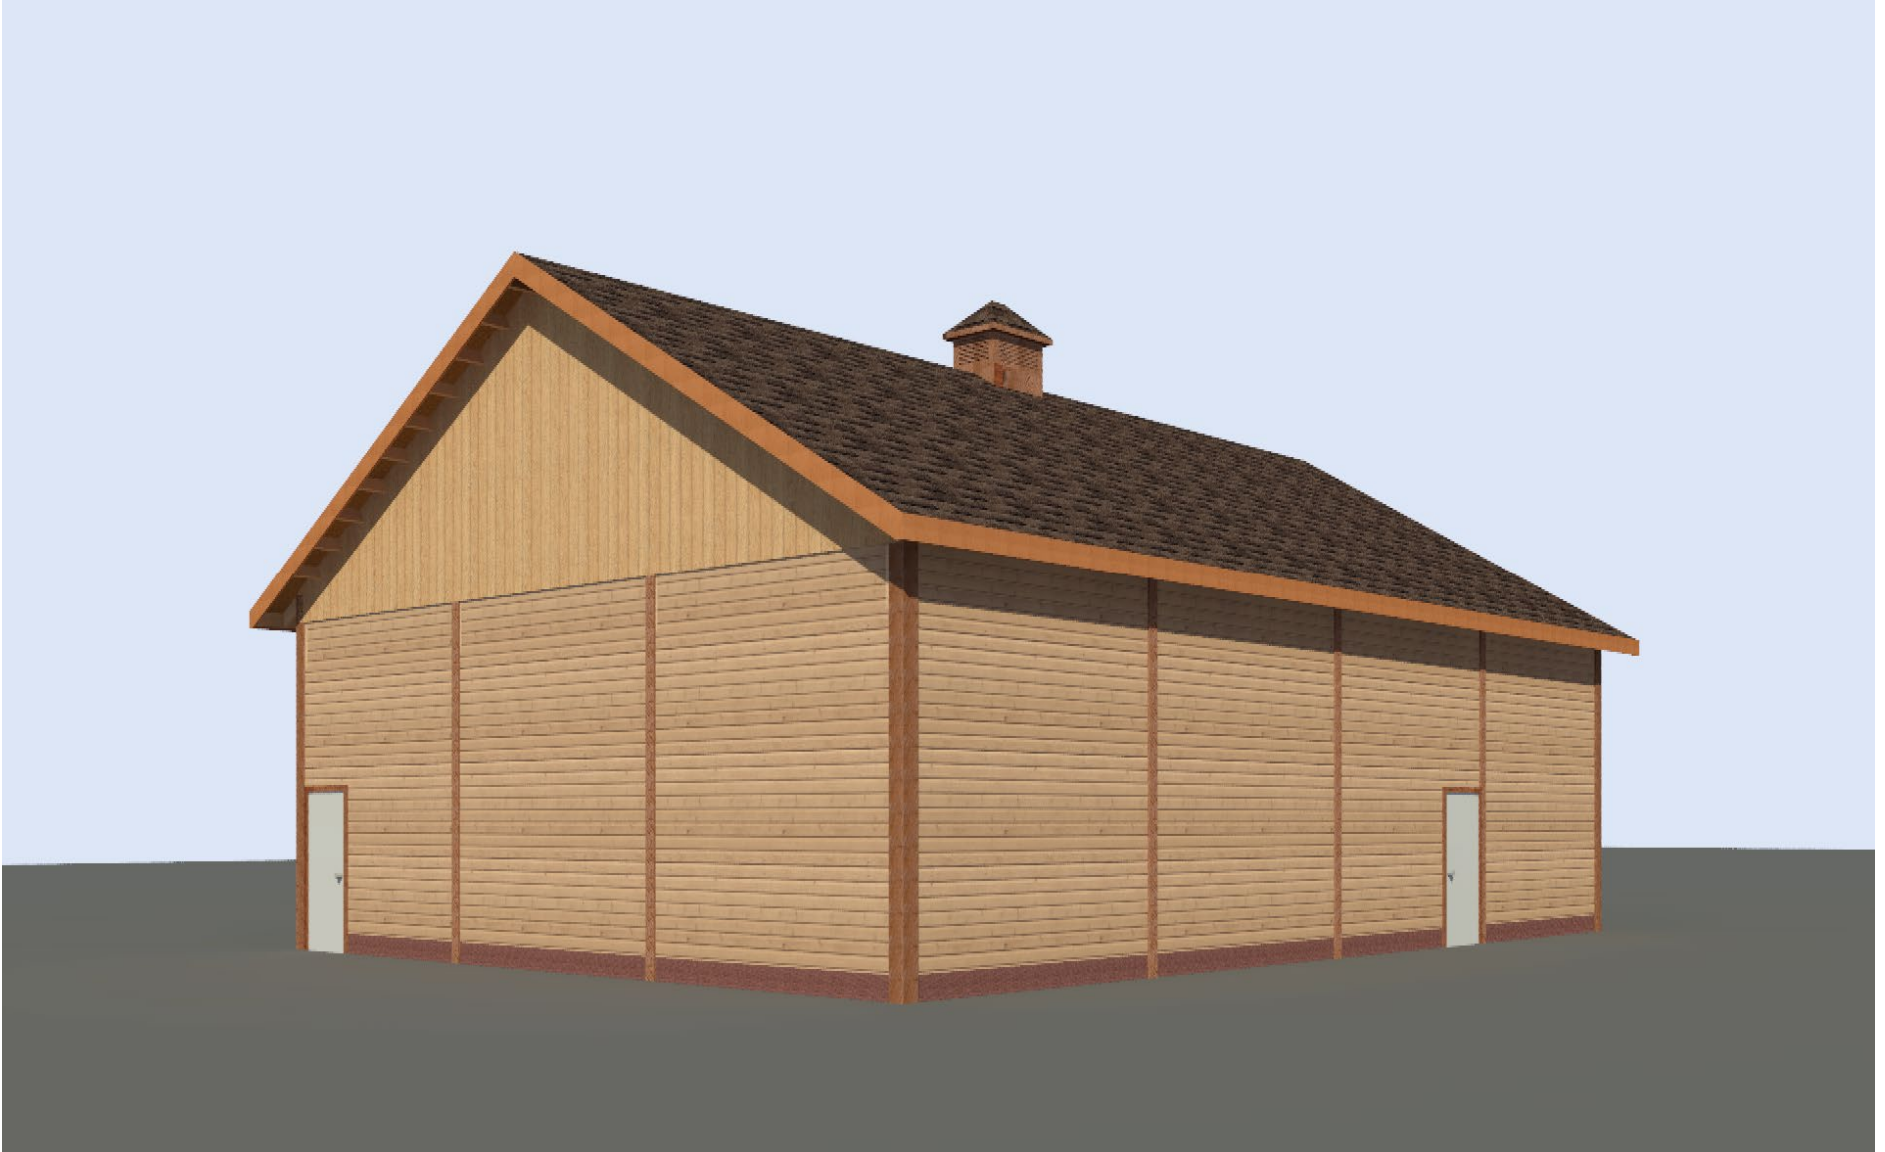

B

Barn Pros Nationwide
14567 169TH DR. S.E. MONROE, WA 98272
PHONE: 1-866-844-2276

TRADESMAN 48' Garage Kit - STANDARD

B

Barn Pros Nationwide
14567 169TH DR. S.E. MONROE, WA 98272
PHONE: 1-866-844-2276

TRADESMAN 48' Garage Kit - STANDARD

B

Barn Pros Nationwide
14567 169TH DR. S.E. MONROE, WA 98272
PHONE: 1-866-844-2276

TRADESMAN 48' Garage Kit - STANDARD

Barn Pros Nationwide
14567 169TH DR. S.E. MONROE, WA 98272
PHONE: 1-866-844-2276

TRADESMAN 48' Garage Kit - STANDARD

FRONT ELEVATION
GARAGE DOORS BY OWNER

Barn Pros Nationwide
14567 169TH DR. S.E. MONROE, WA 98272
PHONE: 1-866-844-2276

TRADESMAN 48' Garage Kit - STANDARD

REAR ELEVATION

Barn Pros Nationwide
14567 169TH DR. S.E. MONROE, WA 98272
PHONE: 1-866-844-2276

TRADESMAN 48' Garage Kit - STANDARD

LEFT SIDE ELEVATION

Barn Pros Nationwide
14567 169TH DR. S.E. MONROE, WA 98272
PHONE: 1-866-844-2276

TRADESMAN 48' Garage Kit - STANDARD

RIGHT SIDE ELEVATION

Barn Pros Nationwide
14567 169TH DR. S.E. MONROE, WA 98272
PHONE: 1-866-844-2276