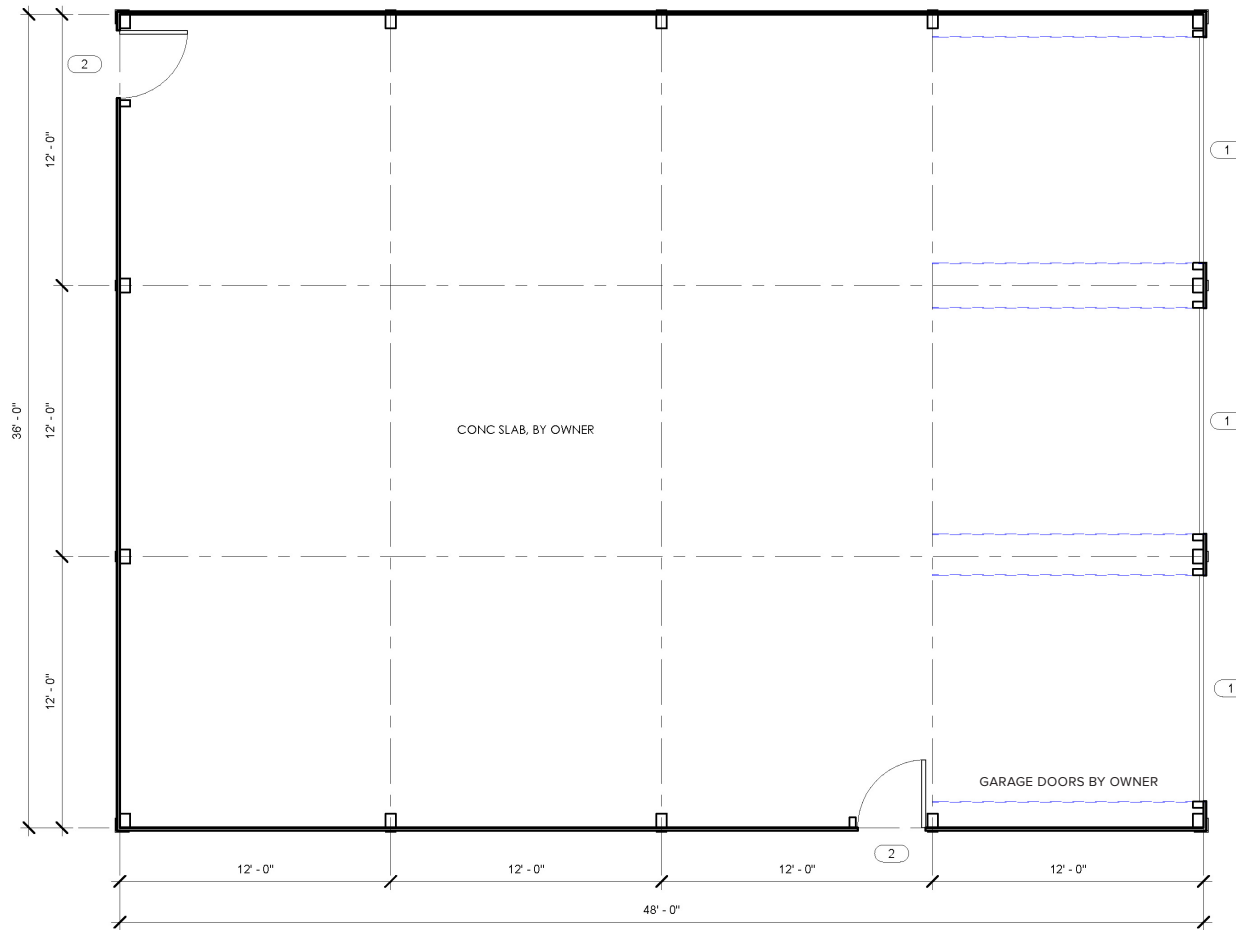

RIGHT SIDE ELEVATION

Barn Pros Nationwide
14567 169TH DR. S.E. MONROE, WA 98272
PHONE: 1-866-844-2276

TRADESMAN 48' Garage Kit - STANDARD

FLOORPLAN - LOWER