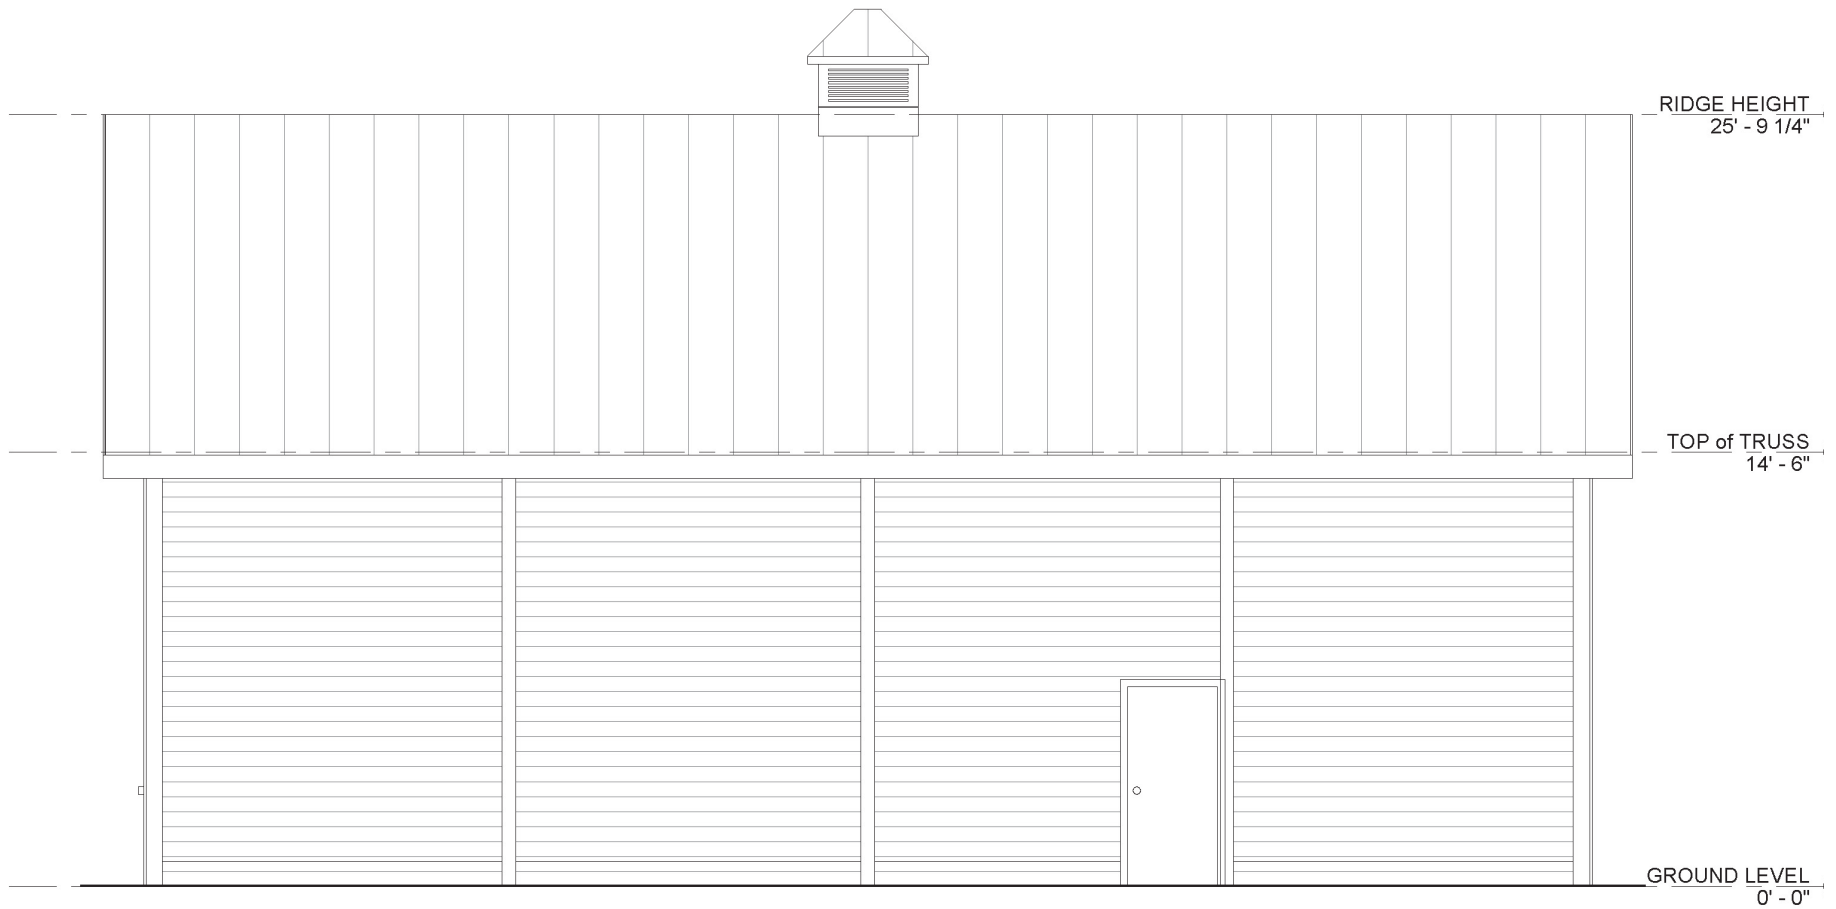

FRONT ELEVATION
GARAGE DOORS BY OWNER

Barn Pros Nationwide
14567 169TH DR. S.E. MONROE, WA 98272
PHONE: 1-866-844-2276

TRADESMAN 48' Garage Kit - STANDARD

REAR ELEVATION

Barn Pros Nationwide
14567 169TH DR. S.E. MONROE, WA 98272
PHONE: 1-866-844-2276

TRADESMAN 48' Garage Kit - STANDARD

LEFT SIDE ELEVATION

Barn Pros Nationwide
14567 169TH DR. S.E. MONROE, WA 98272
PHONE: 1-866-844-2276

TRADESMAN 48' Garage Kit - STANDARD

RIGHT SIDE ELEVATION

Barn Pros Nationwide
14567 169TH DR. S.E. MONROE, WA 98272
PHONE: 1-866-844-2276

TRADESMAN 48' Garage Kit - STANDARD

FLOORPLAN - LOWER