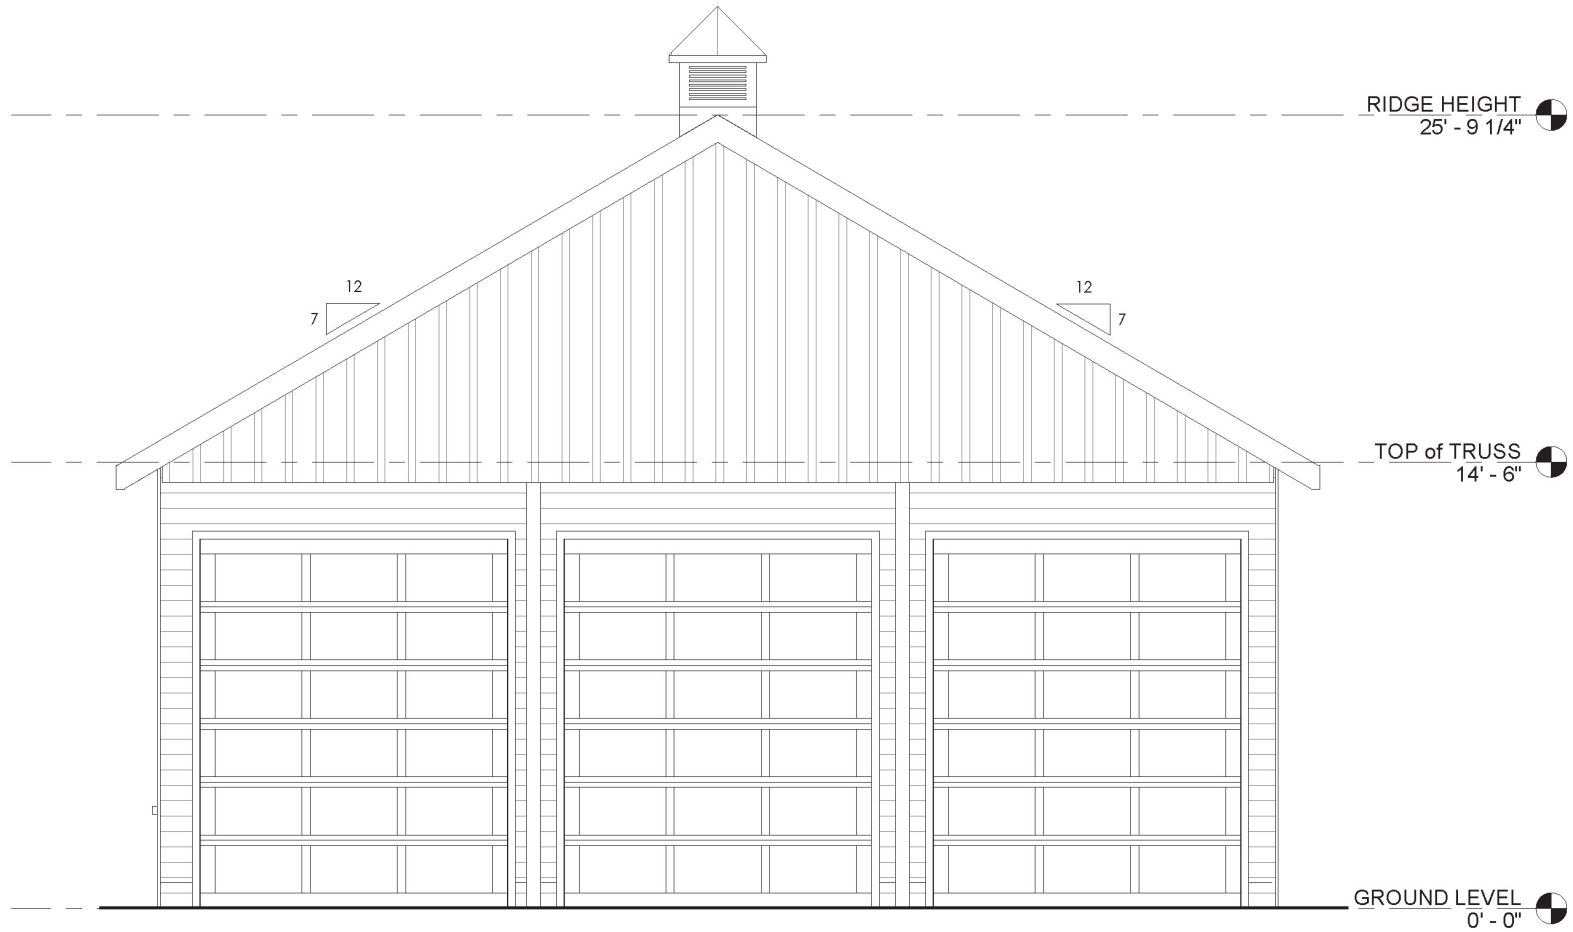

B

Barn Pros Nationwide
14567 169TH DR. S.E. MONROE, WA 98272
PHONE: 1-866-844-2276

TRADESMAN 48' Garage Kit - STANDARD

B

Barn Pros Nationwide
14567 169TH DR. S.E. MONROE, WA 98272
PHONE: 1-866-844-2276

TRADESMAN 48' Garage Kit - STANDARD

B

Barn Pros Nationwide
14567 169TH DR. S.E. MONROE, WA 98272
PHONE: 1-866-844-2276

TRADESMAN 48' Garage Kit - STANDARD

Barn Pros Nationwide
14567 169TH DR. S.E. MONROE, WA 98272
PHONE: 1-866-844-2276

TRADESMAN 48' Garage Kit - STANDARD

FRONT ELEVATION
GARAGE DOORS BY OWNER

Barn Pros Nationwide
14567 169TH DR. S.E. MONROE, WA 98272
PHONE: 1-866-844-2276

TRADESMAN 48' Garage Kit - STANDARD

REAR ELEVATION

Barn Pros Nationwide
14567 169TH DR. S.E. MONROE, WA 98272
PHONE: 1-866-844-2276

TRADESMAN 48' Garage Kit - STANDARD

LEFT SIDE ELEVATION

Barn Pros Nationwide
14567 169TH DR. S.E. MONROE, WA 98272
PHONE: 1-866-844-2276

TRADESMAN 48' Garage Kit - STANDARD

RIGHT SIDE ELEVATION

Barn Pros Nationwide
14567 169TH DR. S.E. MONROE, WA 98272
PHONE: 1-866-844-2276