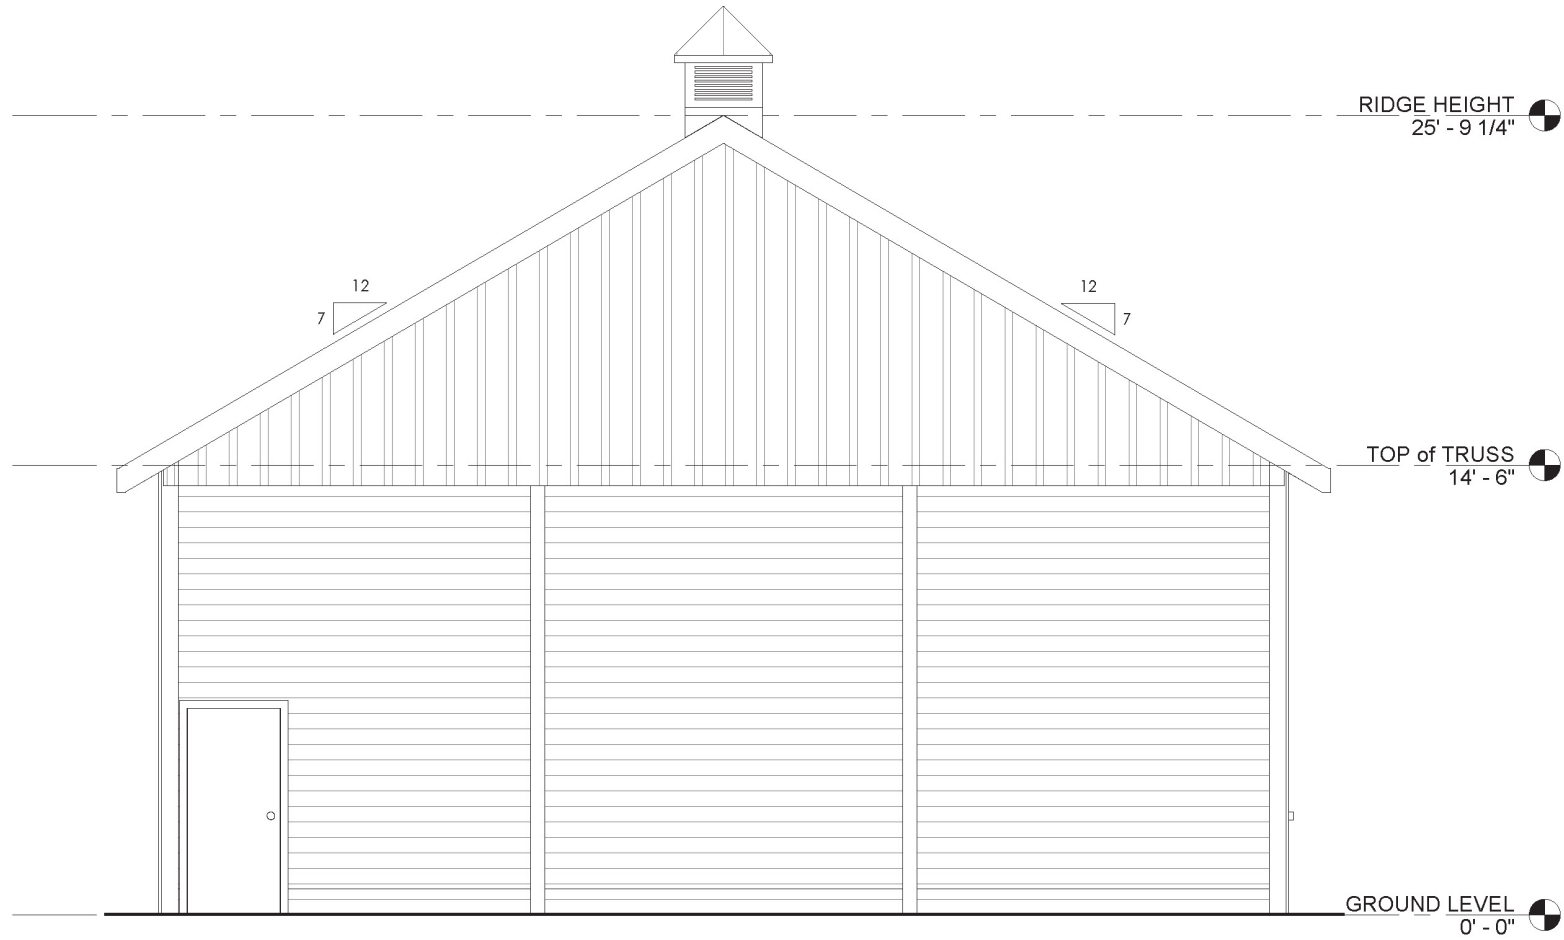

B

Barn Pros Nationwide
14567 169TH DR. S.E. MONROE, WA 98272
PHONE: 1-866-844-2276

TRADESMAN 48' Garage Kit - STANDARD

Barn Pros Nationwide
14567 169TH DR. S.E. MONROE, WA 98272
PHONE: 1-866-844-2276

TRADESMAN 48' Garage Kit - STANDARD

FRONT ELEVATION
GARAGE DOORS BY OWNER

Barn Pros Nationwide
14567 169TH DR. S.E. MONROE, WA 98272
PHONE: 1-866-844-2276

TRADESMAN 48' Garage Kit - STANDARD

REAR ELEVATION

Barn Pros Nationwide
14567 169TH DR. S.E. MONROE, WA 98272
PHONE: 1-866-844-2276

TRADESMAN 48' Garage Kit - STANDARD

LEFT SIDE ELEVATION

Barn Pros Nationwide
14567 169TH DR. S.E. MONROE, WA 98272
PHONE: 1-866-844-2276

TRADESMAN 48' Garage Kit - STANDARD

RIGHT SIDE ELEVATION

Barn Pros Nationwide
14567 169TH DR. S.E. MONROE, WA 98272
PHONE: 1-866-844-2276