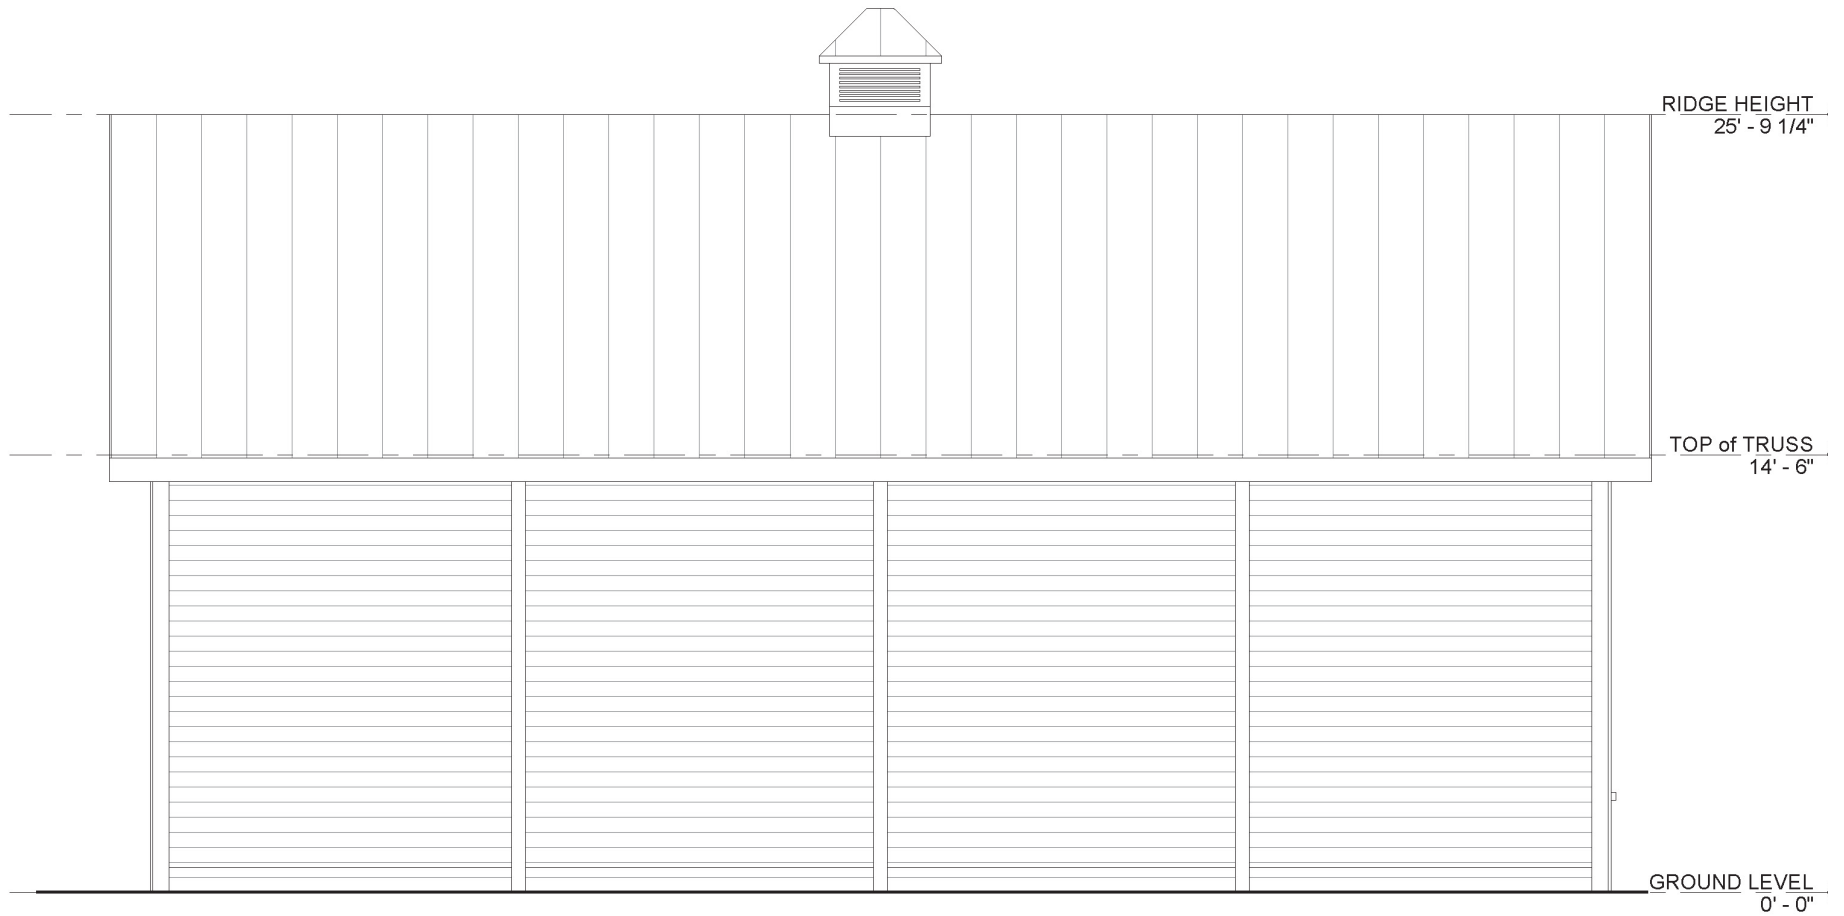

TRADESMAN 48' Garage Kit - STANDARD

LEFT SIDE ELEVATION

Barn Pros Nationwide
14567 169TH DR. S.E. MONROE, WA 98272
PHONE: 1-866-844-2276

TRADESMAN 48' Garage Kit - STANDARD

RIGHT SIDE ELEVATION

Barn Pros Nationwide
14567 169TH DR. S.E. MONROE, WA 98272
PHONE: 1-866-844-2276

TRADESMAN 48' Garage Kit - STANDARD

FLOORPLAN - LOWER