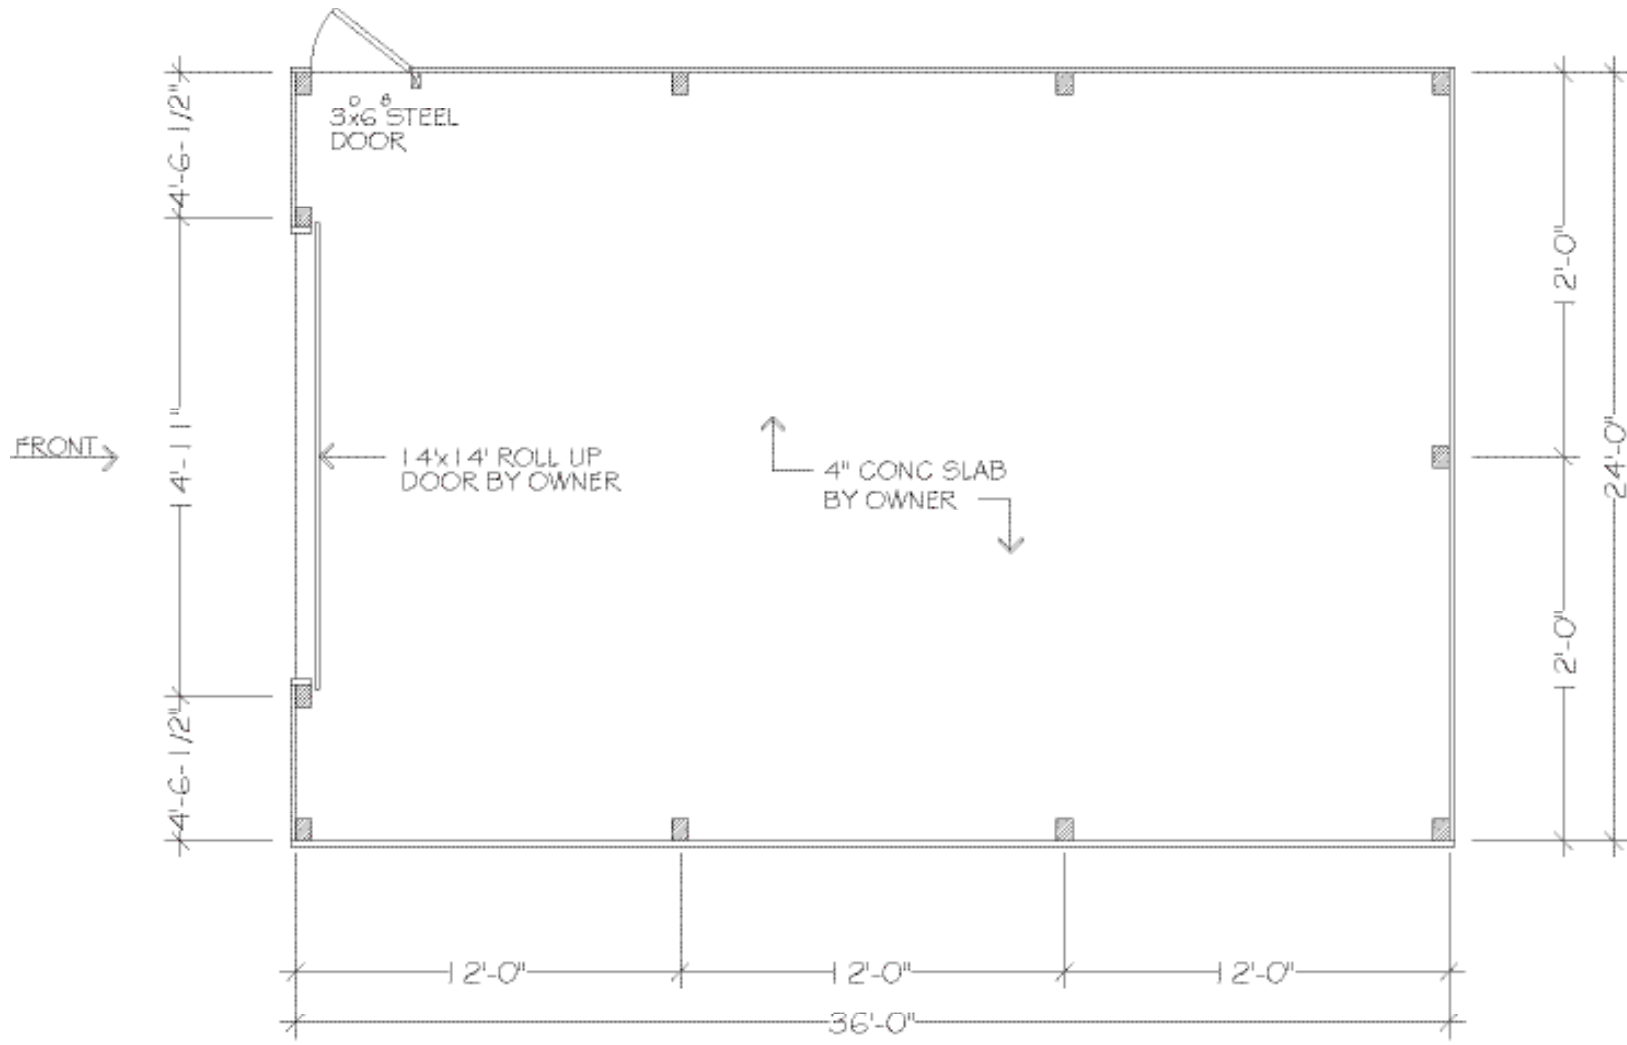

Barn Pros Skyline 36 Garage

Standard Model

© 2015 BARN PROS INC

Barn Pros Skyline 36 Garage

Standard Model

RIGHT SIDE ELEVATION

© 2015 BARN PROS INC

Barn Pros Skyline 36 Garage

Standard Model

FLOORPLAN - LOWER

© 2015 BARN PROS INC