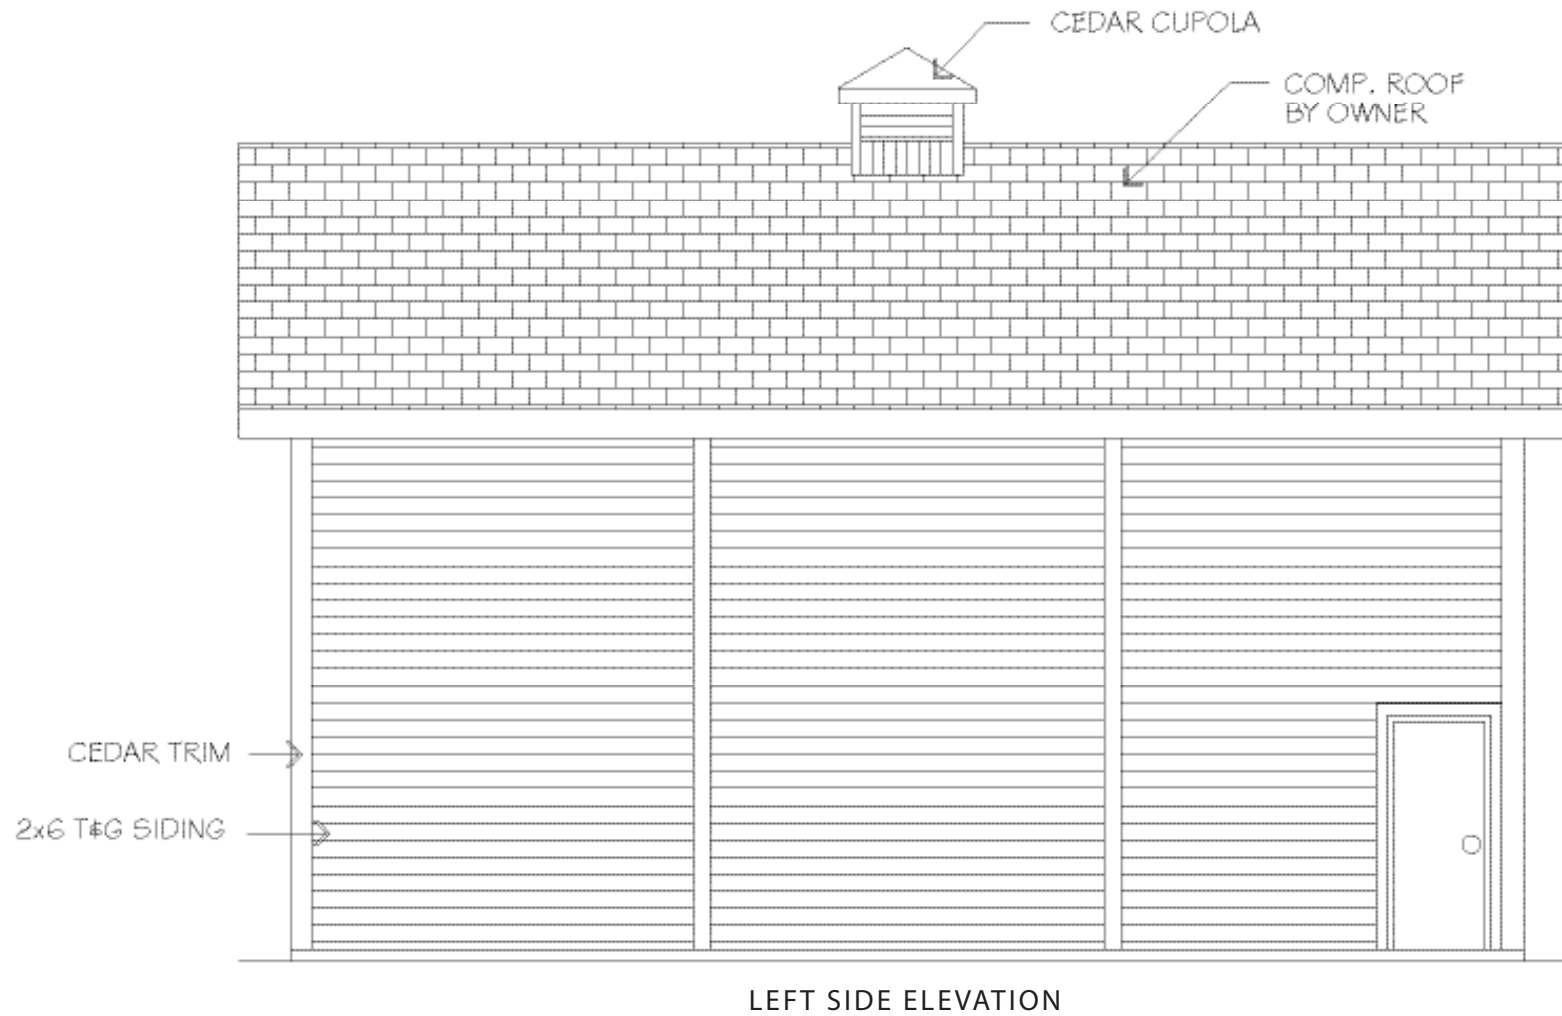

BARN PROS

EQUESTRIAN FACILITIES

SKYLINE 36 GARAGE

Elevations | Floorplans

© 2015 BARN PROS INC

BARN PROS

EQUESTRIAN FACILITIES

SKYLINE 36 GARAGE

Elevations | Floorplans

© 2015 BARN PROS INC

Barn Pros Skyline 36 Garage

Standard Model

© 2015 BARN PROS INC

Barn Pros Skyline 36 Garage

Standard Model

© 2015 BARN PROS INC

Barn Pros Skyline 36 Garage

Standard Model

© 2015 BARN PROS INC

Barn Pros Skyline 36 Garage

Standard Model

RIGHT SIDE ELEVATION

© 2015 BARN PROS INC

Barn Pros Skyline 36 Garage