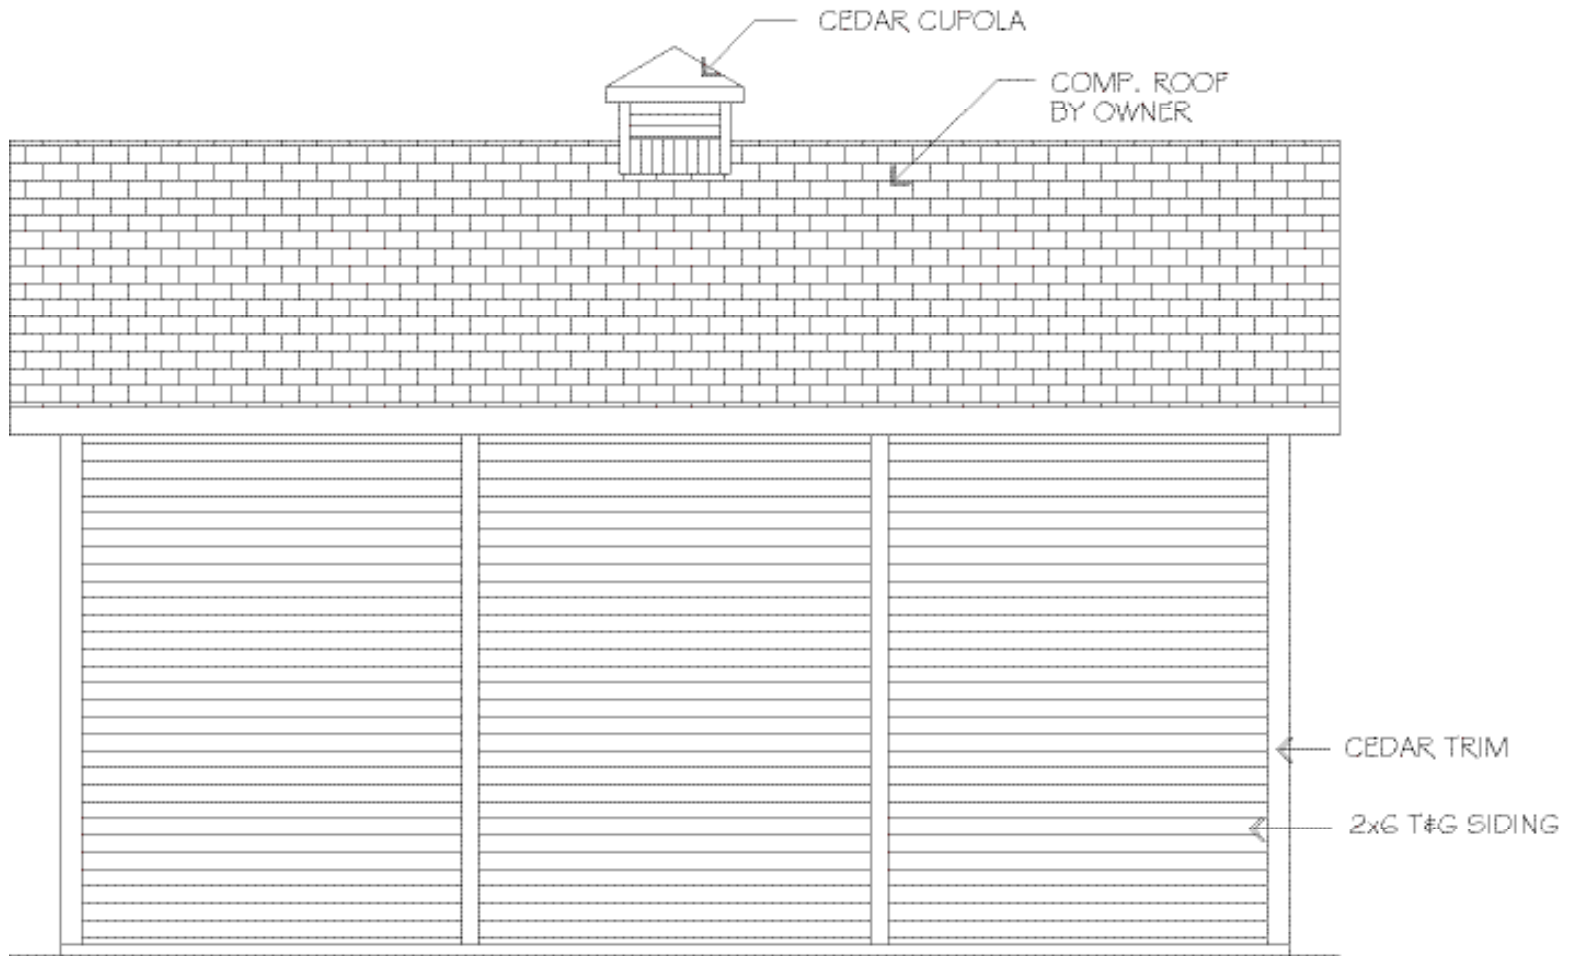

Barn Pros Skyline 36 Garage

Standard Model

© 2015 BARN PROS INC

Barn Pros Skyline 36 Garage

Standard Model

RIGHT SIDE ELEVATION

© 2015 BARN PROS INC

Barn Pros Skyline 36 Garage