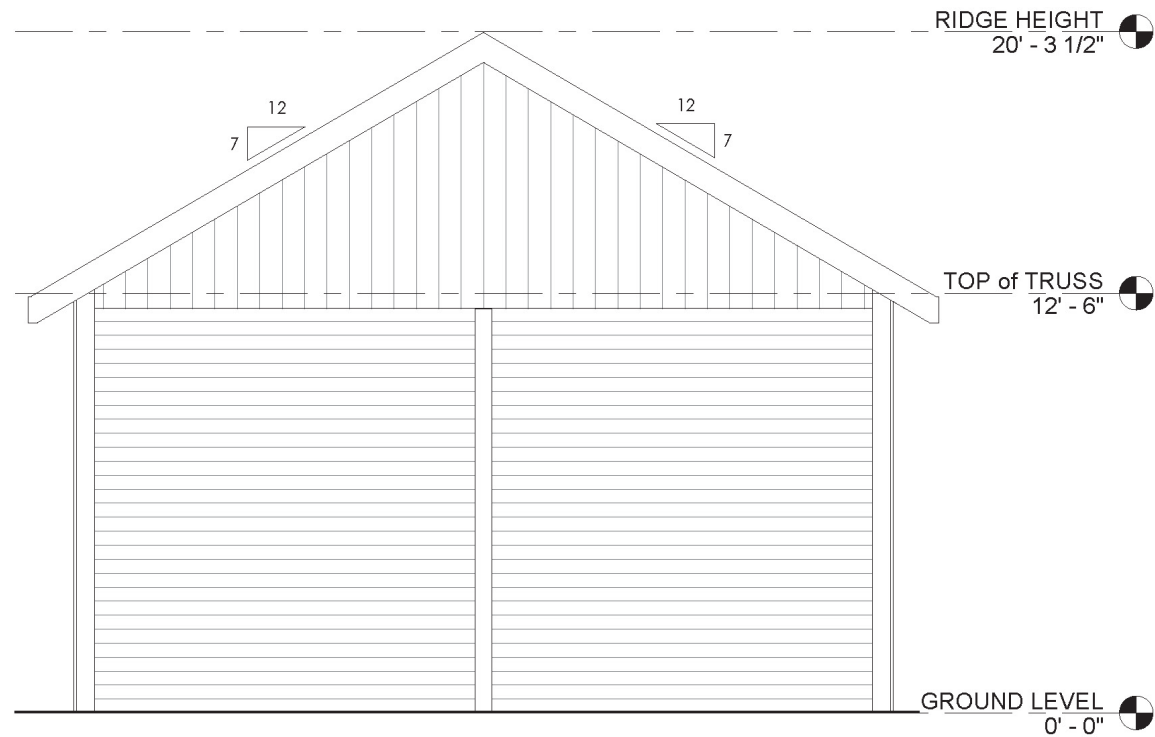

FRONT ELEVATION

Barn Pros Nationwide
14567 169TH DR. S.E. MONROE, WA 98272
PHONE: 1-866-844-2276

JOURNEYMAN 72' Garage Kit - STANDARD

REAR ELEVATION