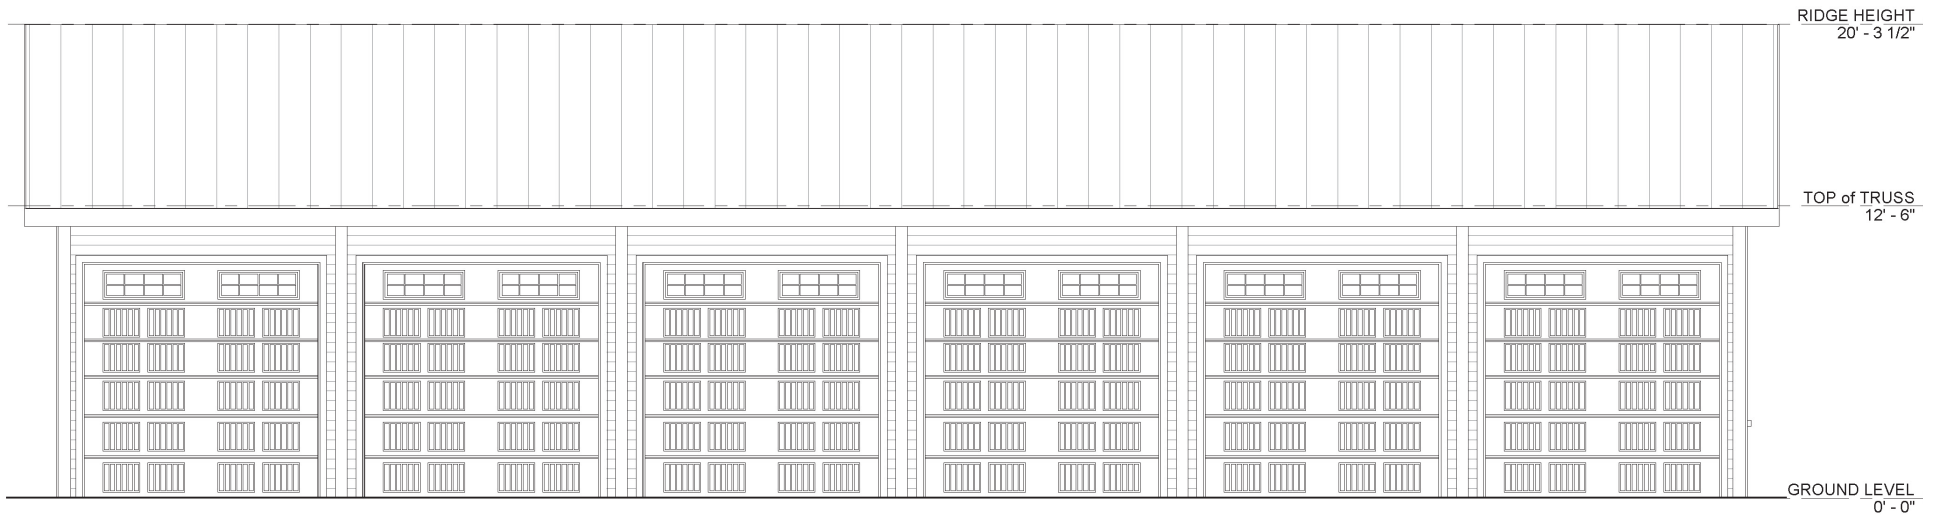

# JOURNEYMAN 72' Garage Kit - STANDARD

FRONT ELEVATION

Barn Pros Nationwide  
14567 169TH DR. S.E. MONROE, WA 98272  
PHONE: 1-866-844-2276

# JOURNEYMAN 72' Garage Kit - STANDARD

REAR ELEVATION

Barn Pros Nationwide  
14567 169TH DR. S.E. MONROE, WA 98272  
PHONE: 1-866-844-2276

# JOURNEYMAN 72' Garage Kit - STANDARD

LEFT SIDE ELEVATION  
GARAGE DOORS BY OWNER

Barn Pros Nationwide  
14567 169TH DR. S.E. MONROE, WA 98272  
PHONE: 1-866-844-2276

# JOURNEYMAN 72' Garage Kit - STANDARD

RIGHT SIDE ELEVATION

Barn Pros Nationwide  
14567 169TH DR. S.E. MONROE, WA 98272  
PHONE: 1-866-844-2276