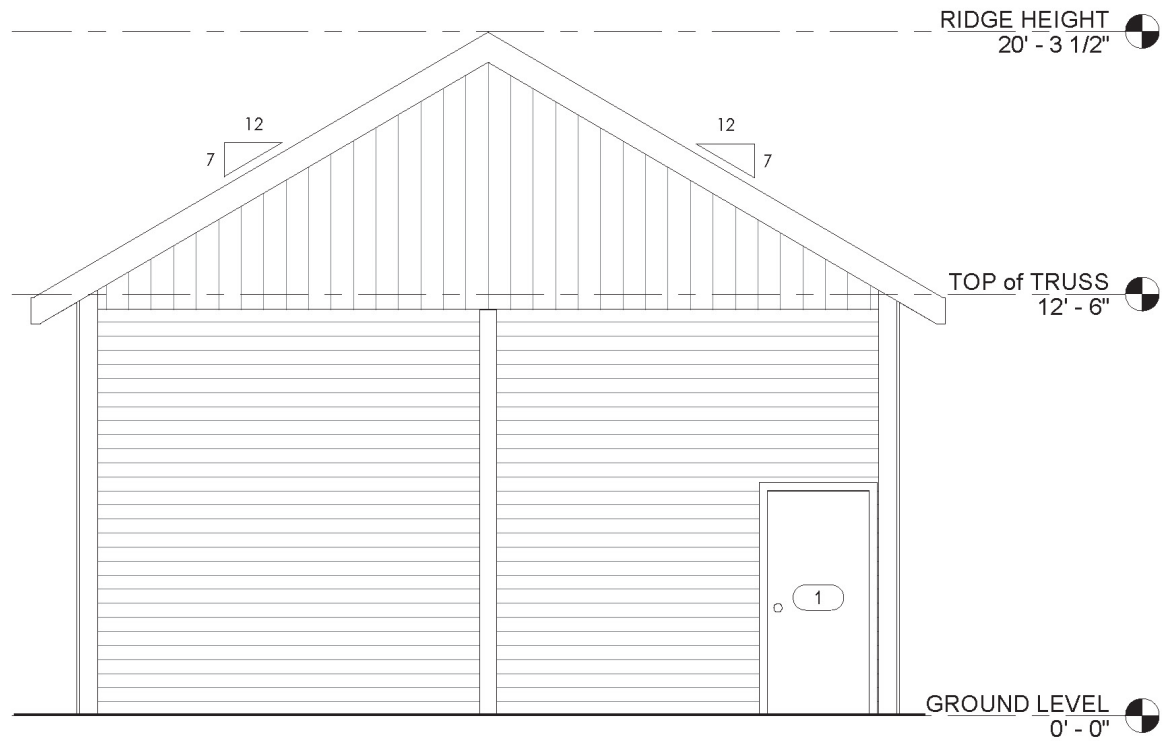

Barn Pros Nationwide
14567 169TH DR. S.E. MONROE, WA 98272
PHONE: 1-866-844-2276

JOURNEYMAN 72' Garage Kit - STANDARD

FRONT ELEVATION