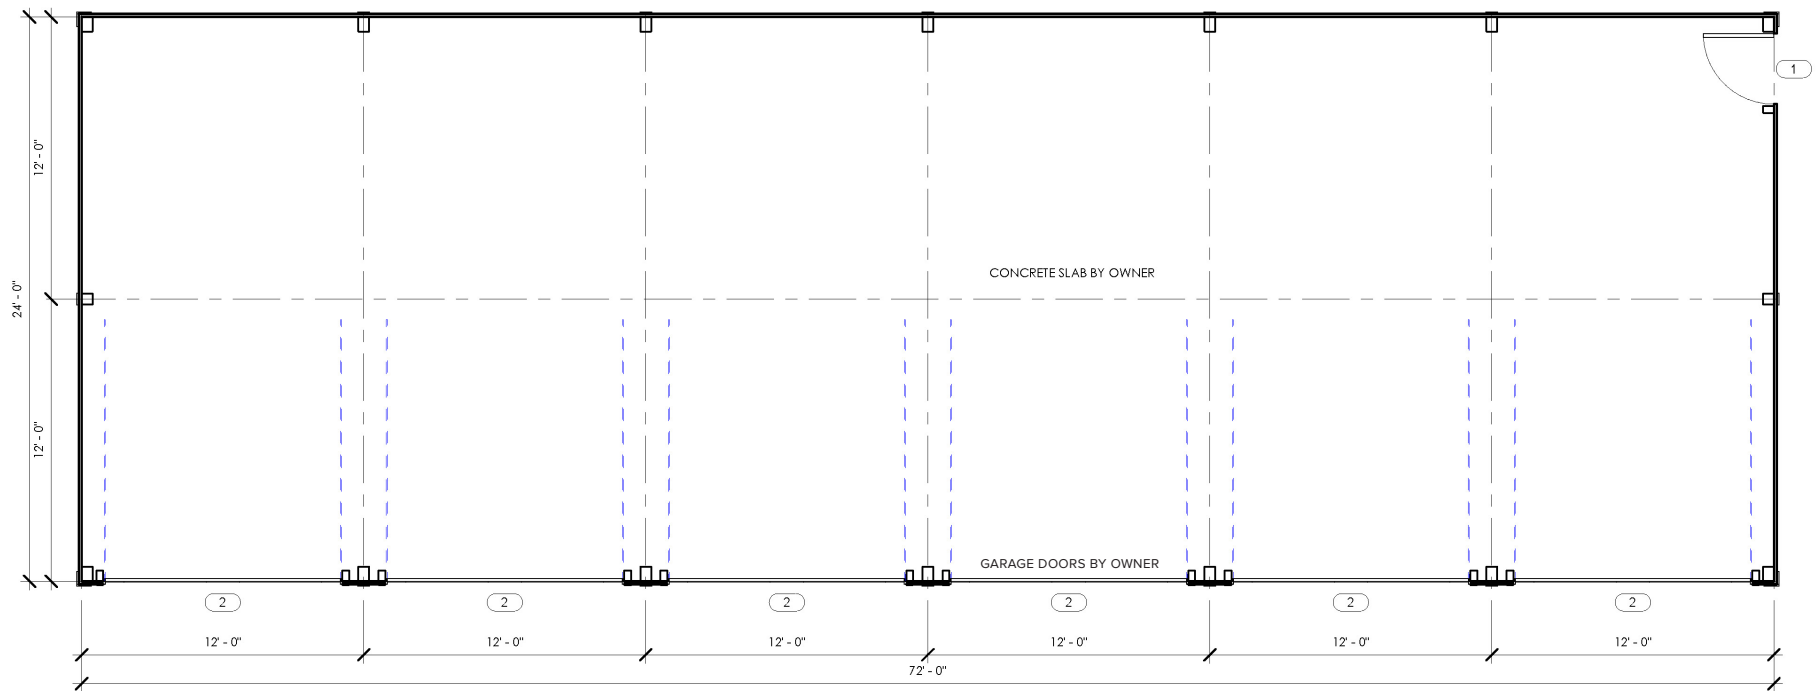

RIGHT SIDE ELEVATION

Barn Pros Nationwide
14567 169TH DR. S.E. MONROE, WA 98272
PHONE: 1-866-844-2276

JOURNEYMAN 72' Garage Kit - STANDARD

FLOORPLAN - LOWER