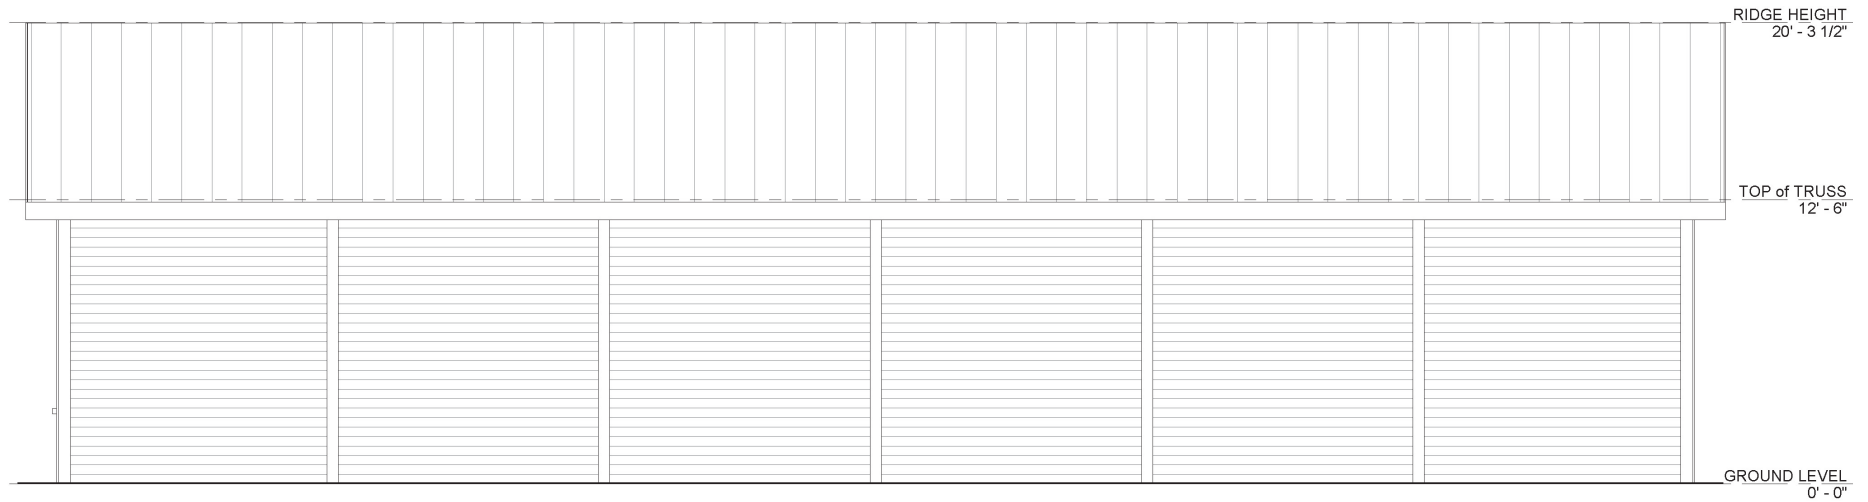

# JOURNEYMAN 72' Garage Kit - STANDARD

LEFT SIDE ELEVATION  
GARAGE DOORS BY OWNER

Barn Pros Nationwide  
14567 169TH DR. S.E. MONROE, WA 98272  
PHONE: 1-866-844-2276

# JOURNEYMAN 72' Garage Kit - STANDARD

RIGHT SIDE ELEVATION

Barn Pros Nationwide  
14567 169TH DR. S.E. MONROE, WA 98272  
PHONE: 1-866-844-2276